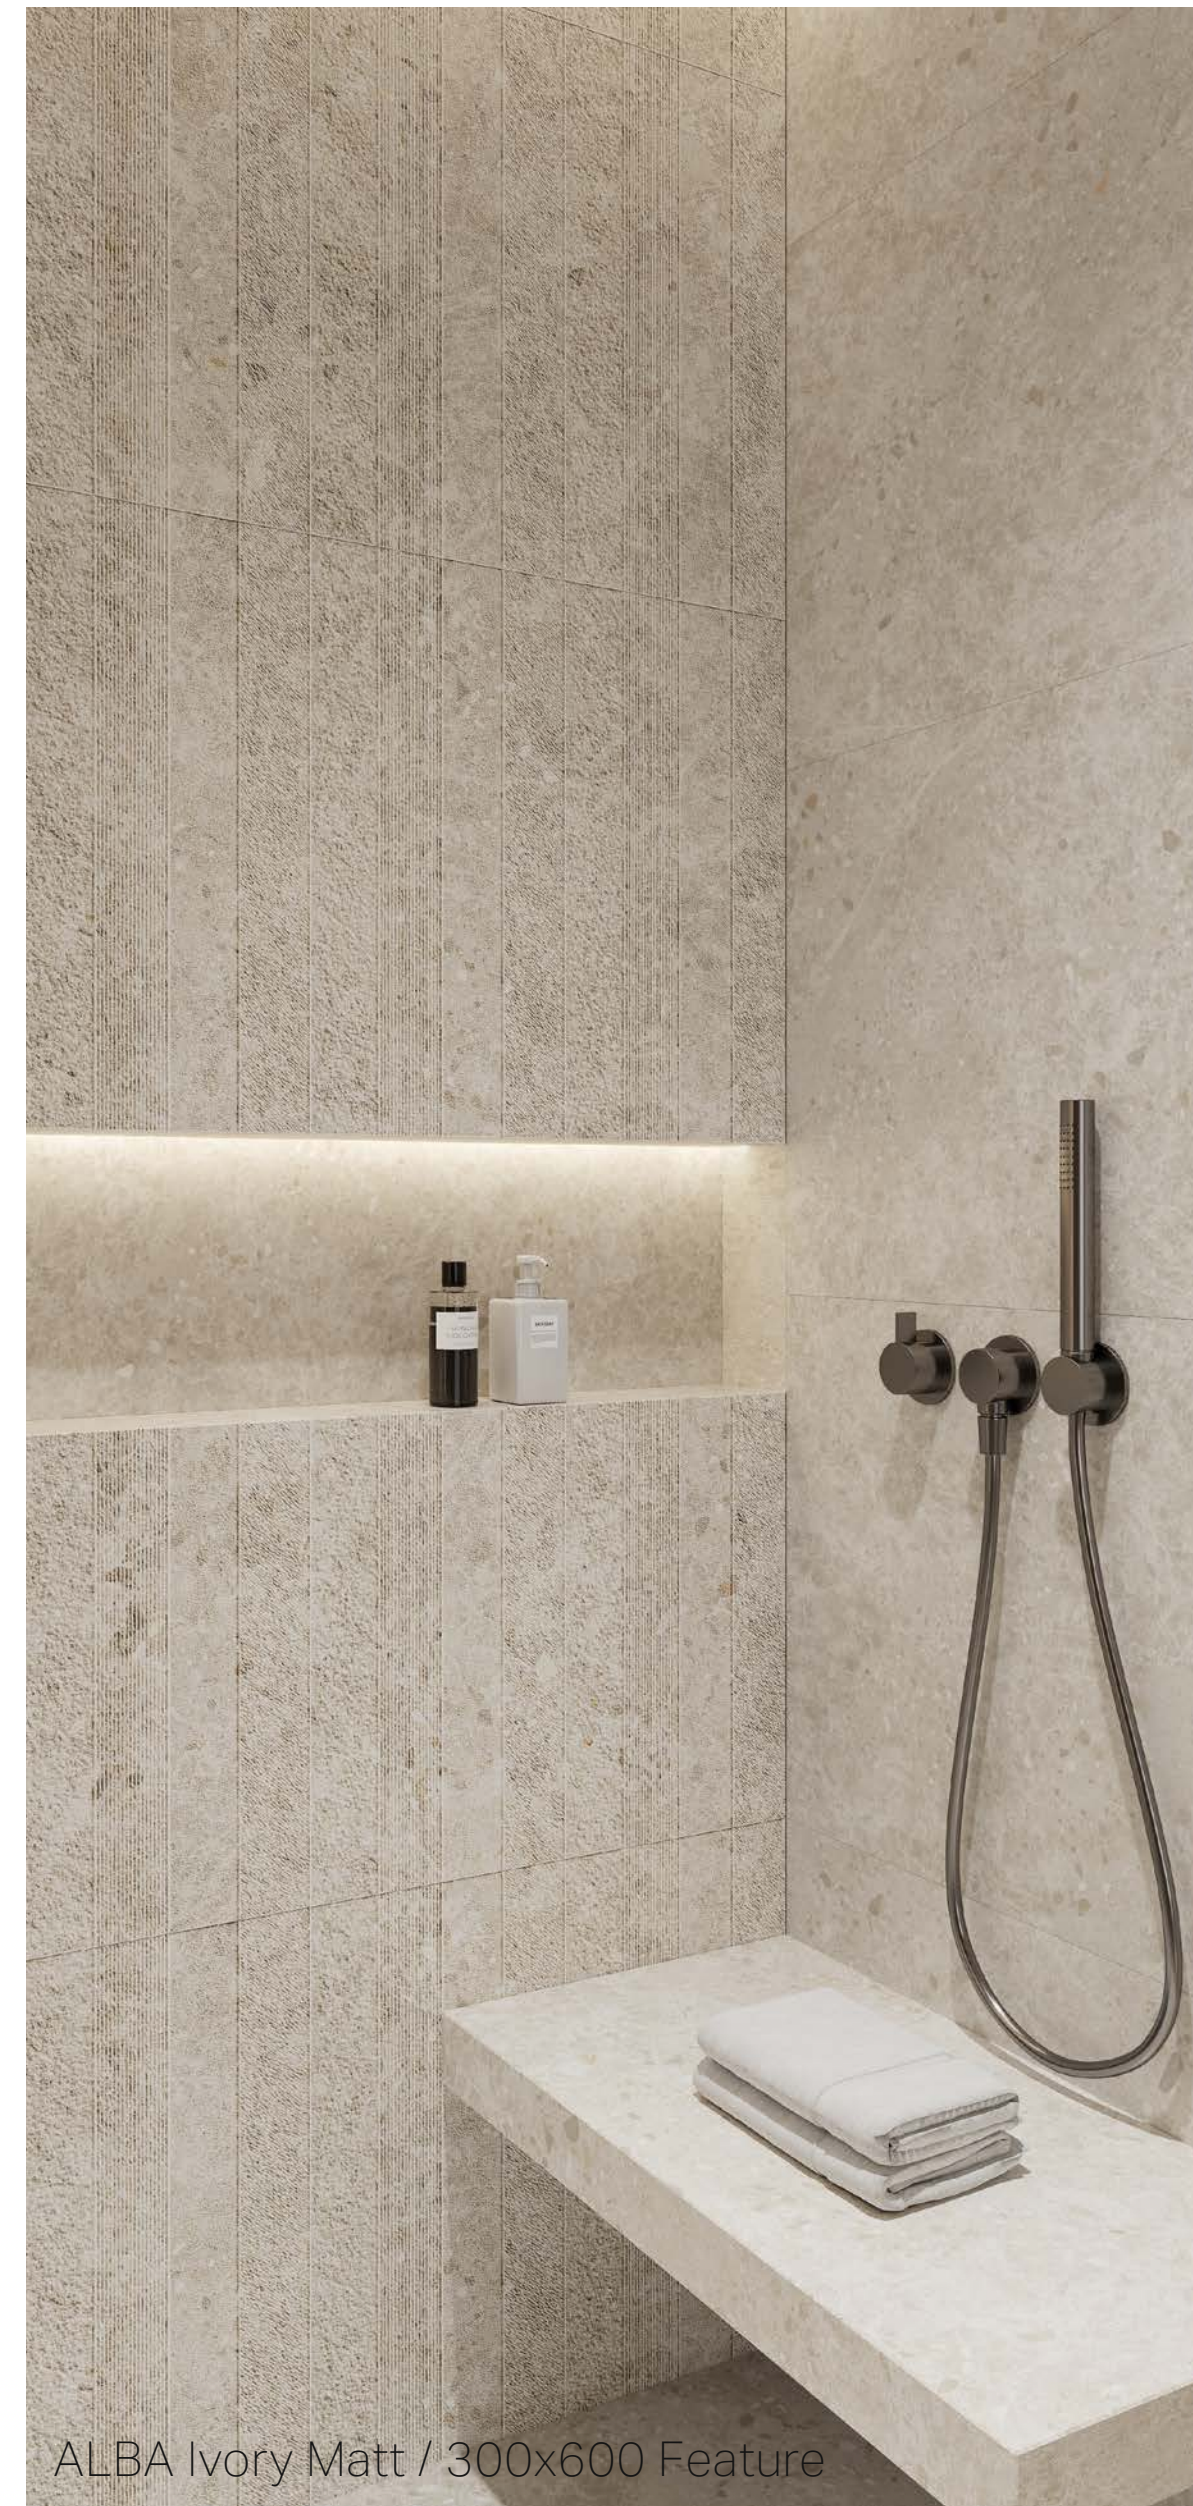

ALBA Grey Matt / 300x600 Feature

ALBA Ivory Matt / 300x600 Feature