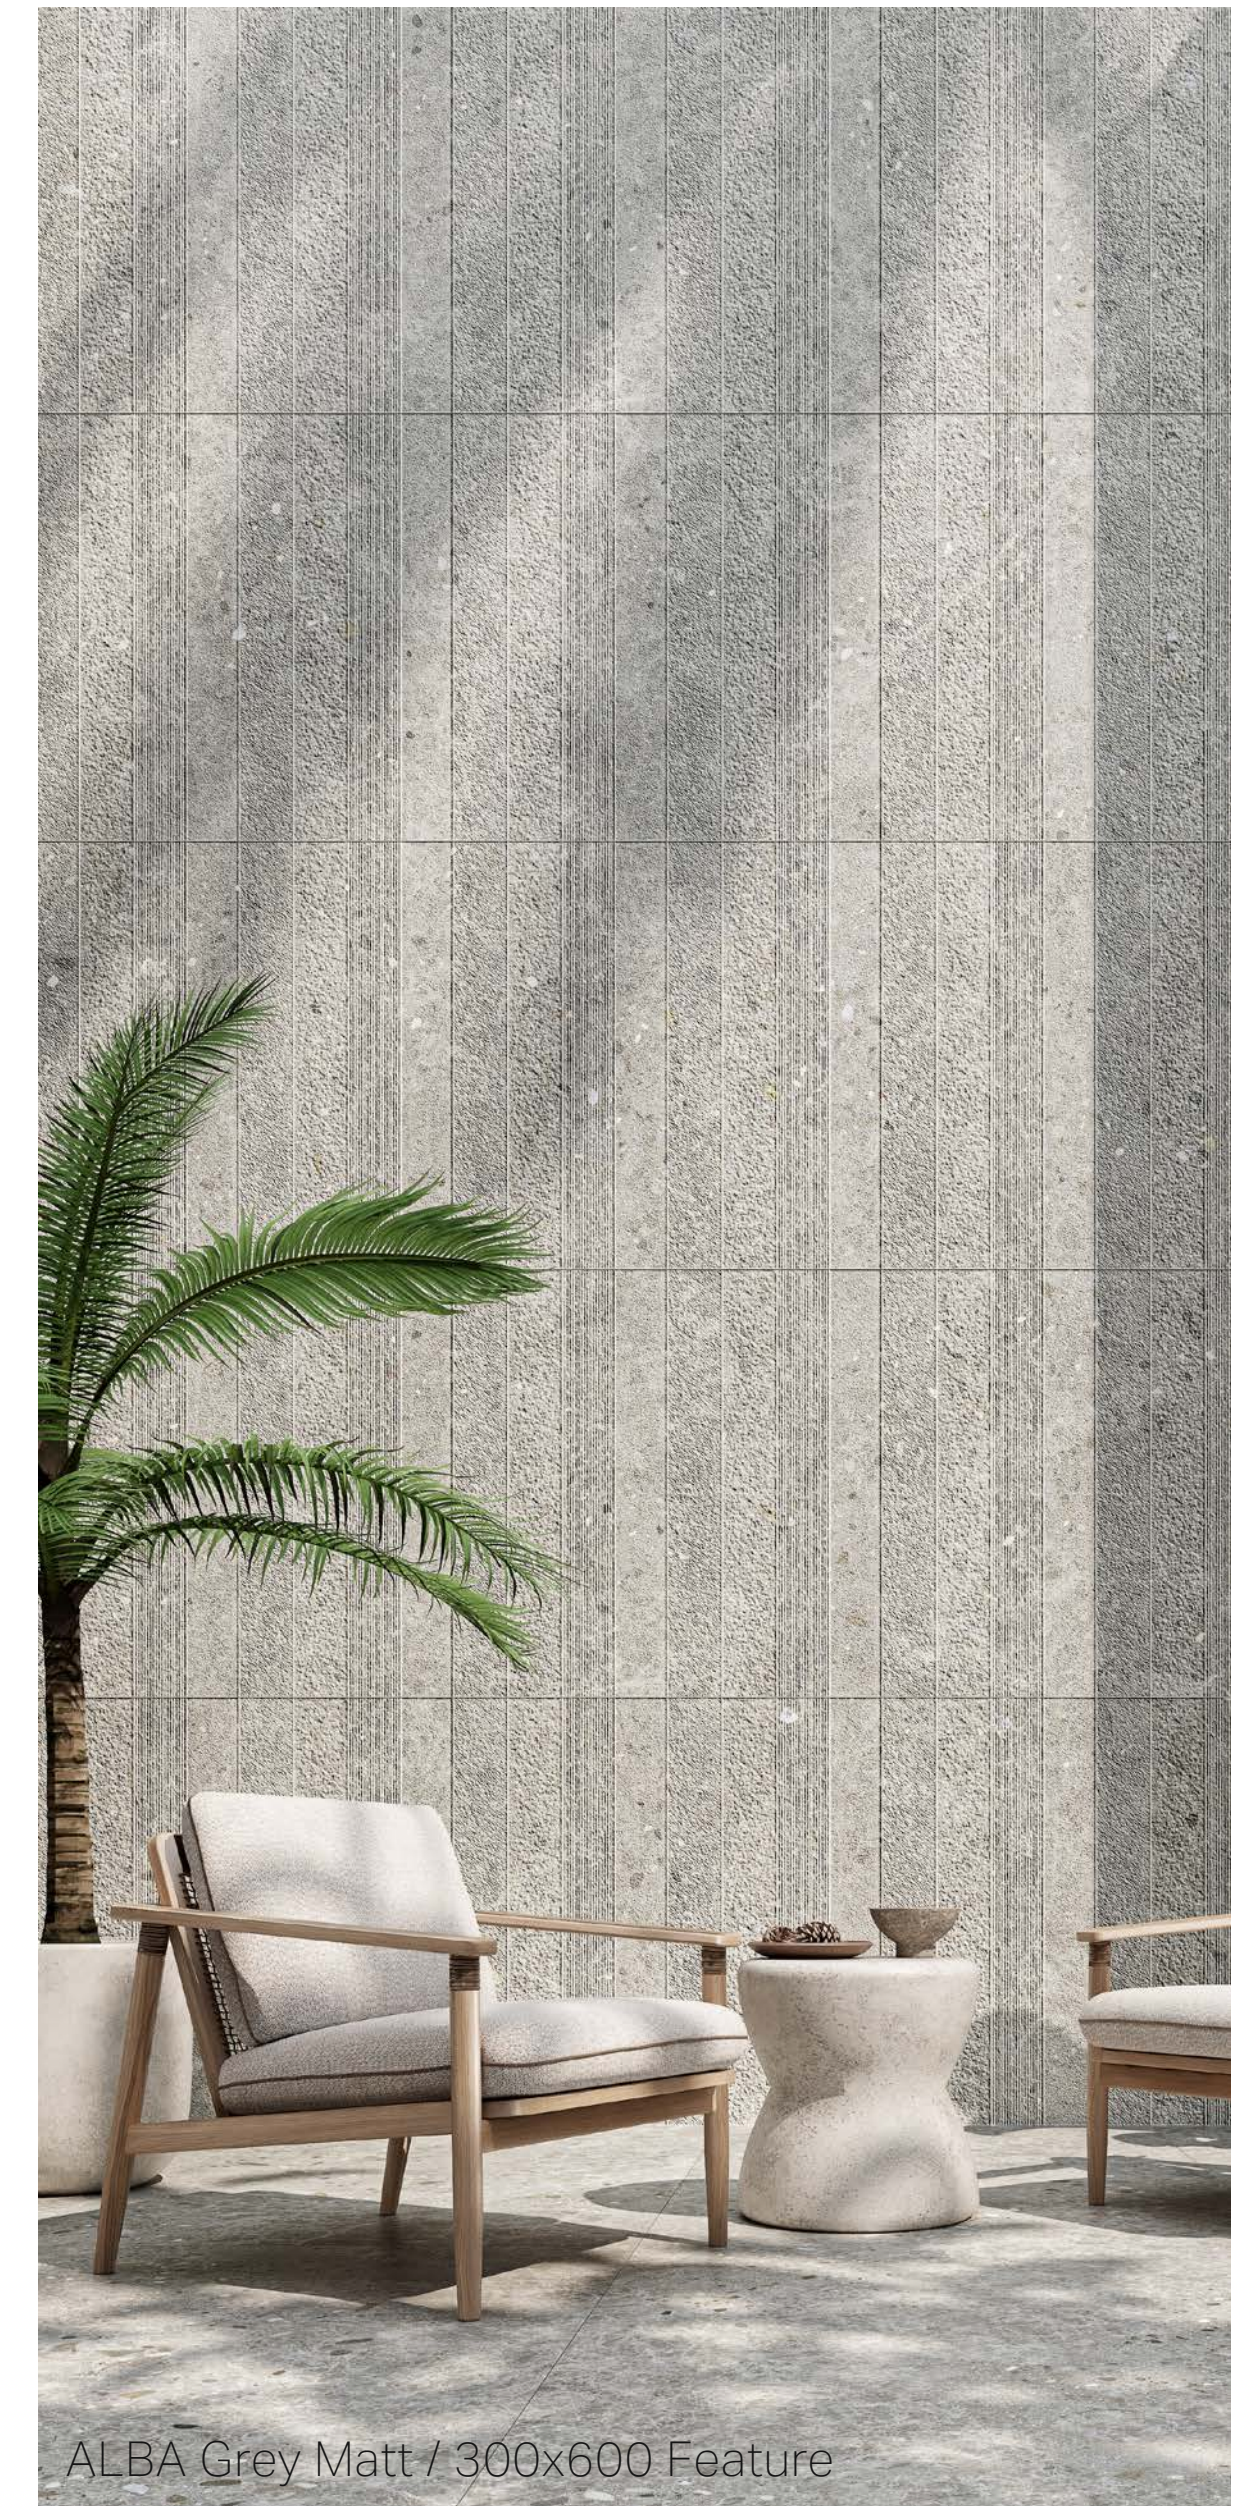

ALBA Grey Matt / 300x600 Feature

Vedere.

W: www.vedere.com.au
P: 1300 697 033
E: info@vedere.com.au

- Natural variation is an inherent characteristic of tiles and stone.
- Sizes, finishes, and slip ratings are nominal and may vary between series.
- Availability of sizes and finishes may vary across colours.

ALBA Series