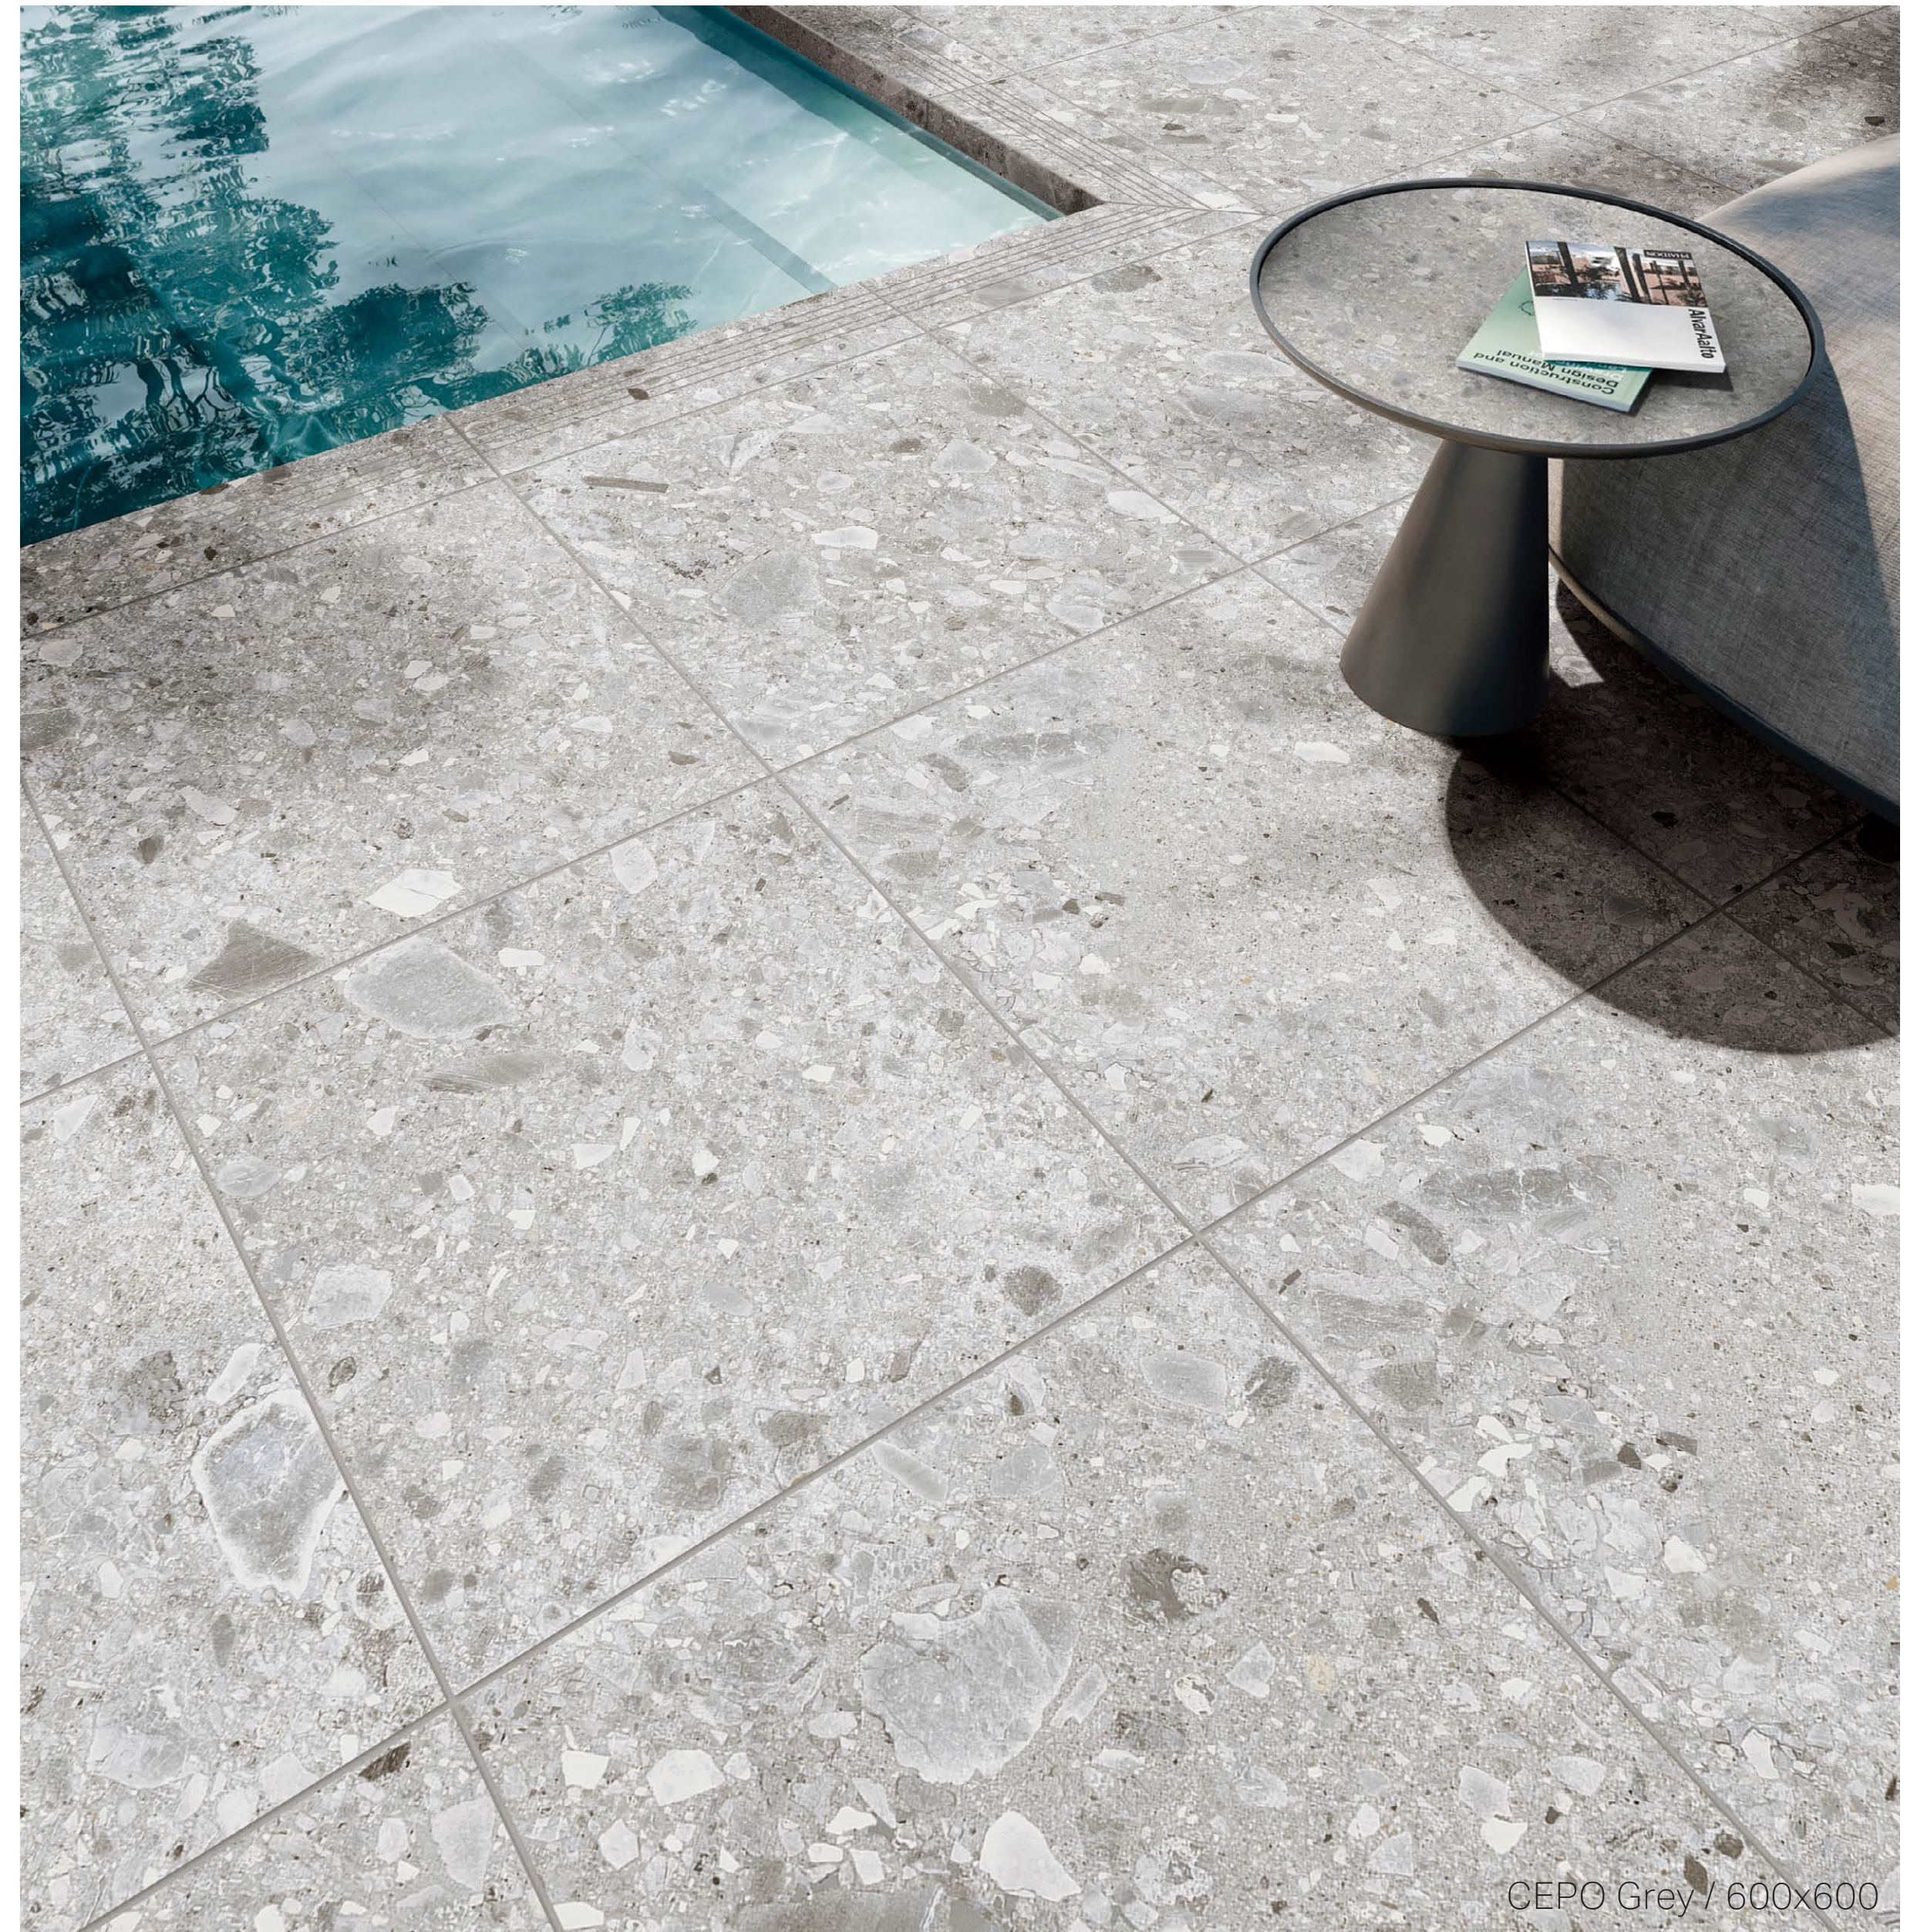

CEPO Grey / 600x600

Vedere.

W: www.vedere.com.au
P: 1300 697 033
E: info@vedere.com.au

- Natural variation is an inherent characteristic of tiles and stone.
- Sizes, finishes, and slip ratings are nominal and may vary between series.
- Availability of sizes and finishes may vary across colours.

CEPO Series