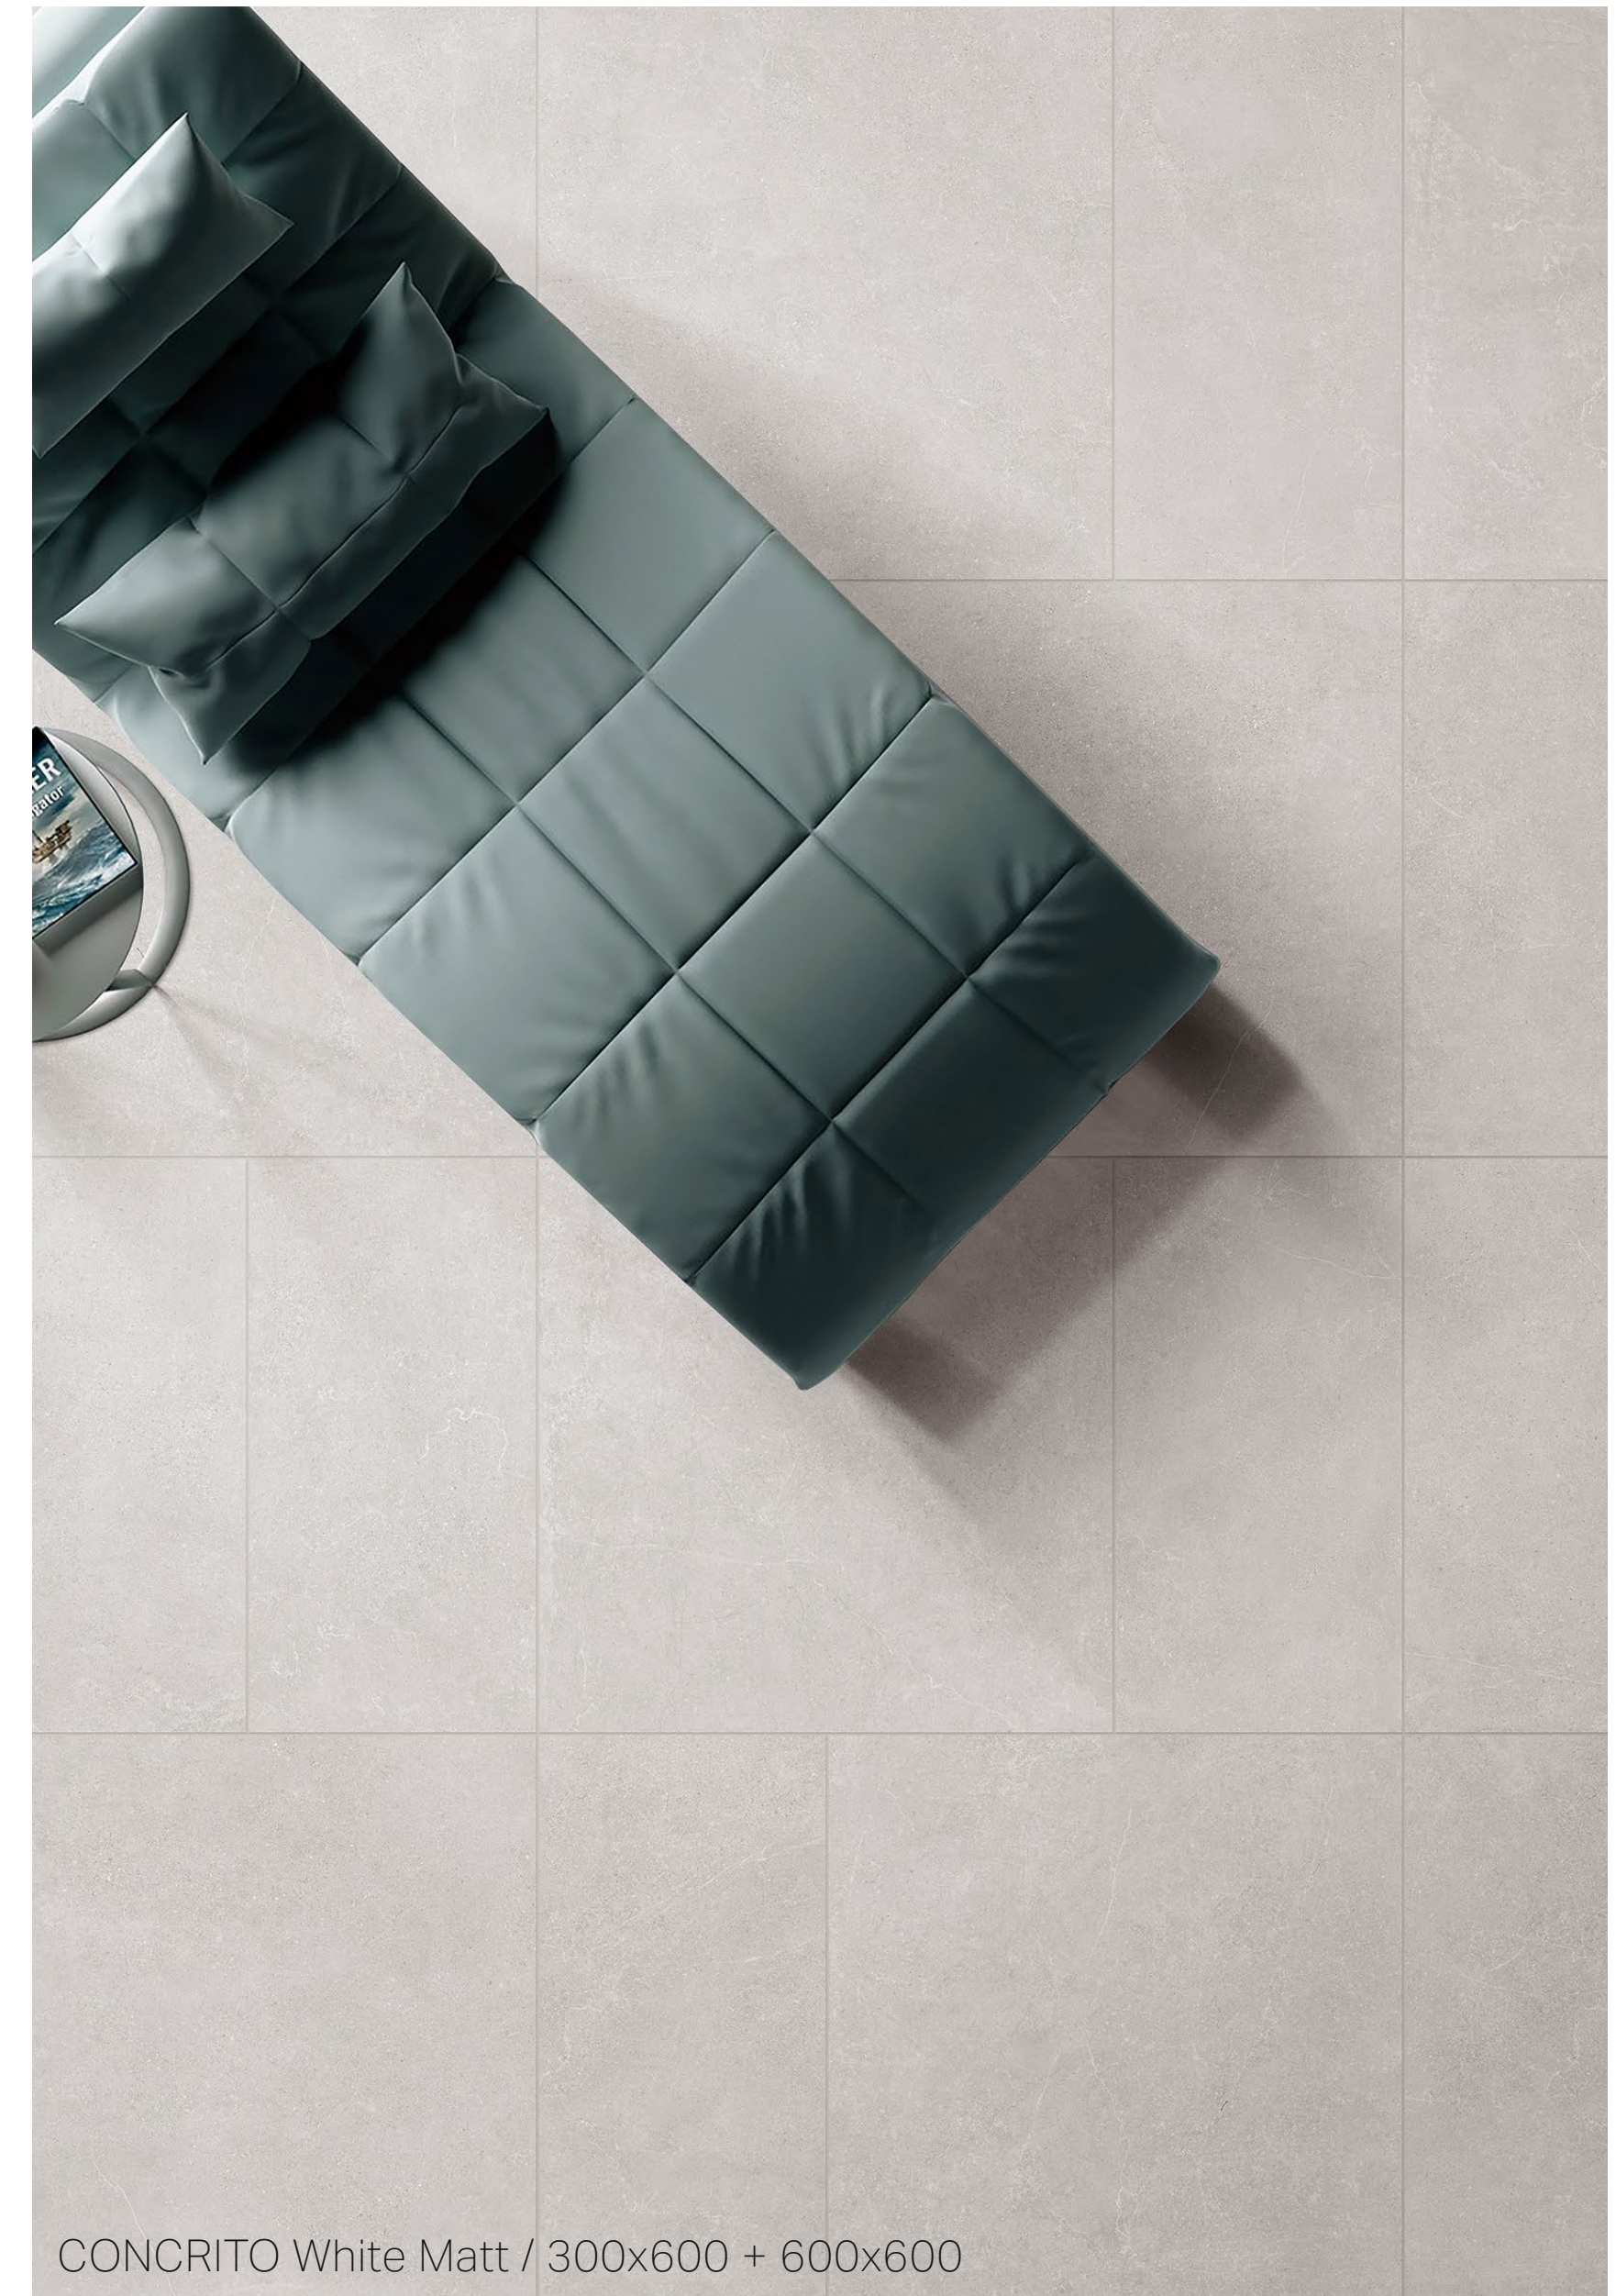

CONCRITO White Matt / 300x600 + 600x600

Vedere.

W: www.vedere.com.au
P: 1300 697 033
E: info@vedere.com.au

- Natural variation is an inherent characteristic of tiles and stone.
- Sizes, finishes, and slip ratings are nominal and may vary between series.
- Availability of sizes and finishes may vary across colours.

CONCRITO Series