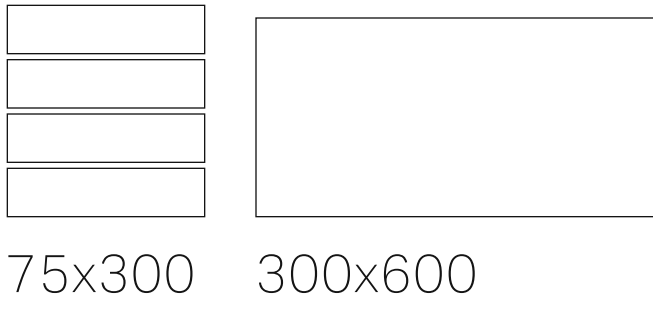

Specifications

- Application: Floor & Wall Tiles
- Material: Porcelain
- Colours: White, Beige, Grey, Nero
- Sizes (mm): 75x300, 300x600, 600x600, 600x1200
- Finishes: Matt - P4
- Thickness: 10mm
- Variation: V2
- Edge: Rectified

Sizes (mm)