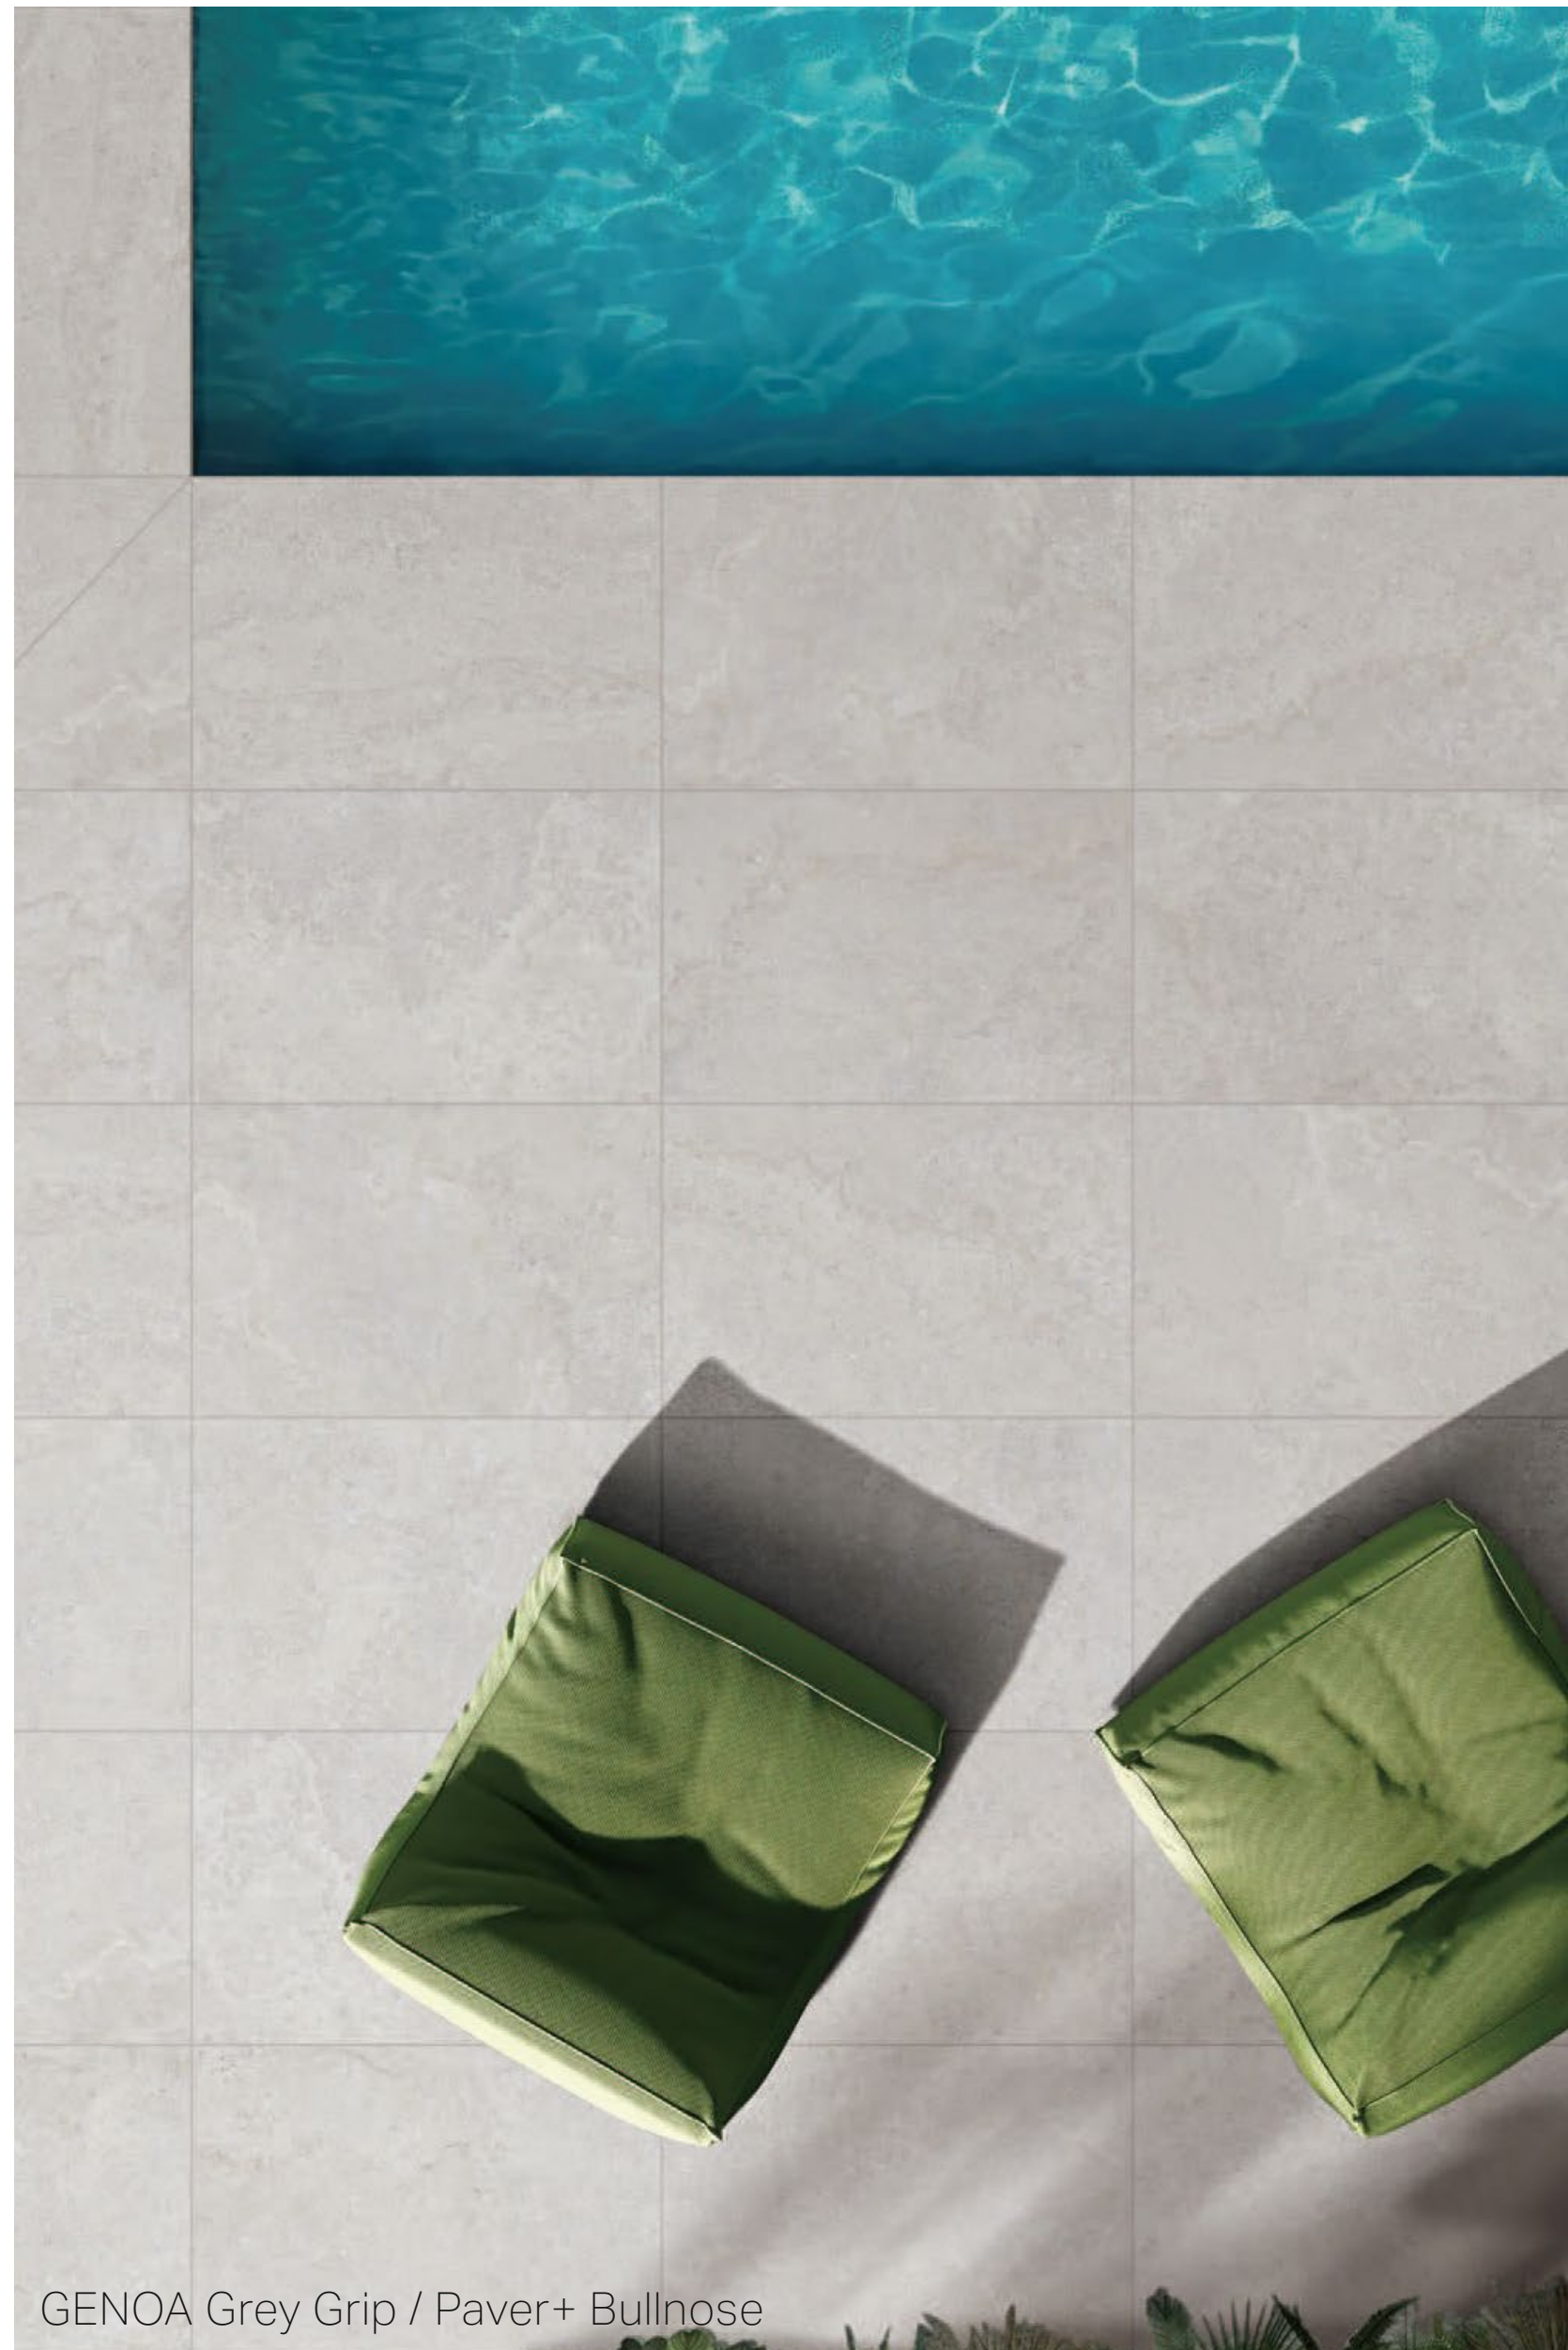

GENOA Grey Matt / 200x1200 (Custom) + 600x1200

GENOA Grey Grip / Paver+ Bullnose