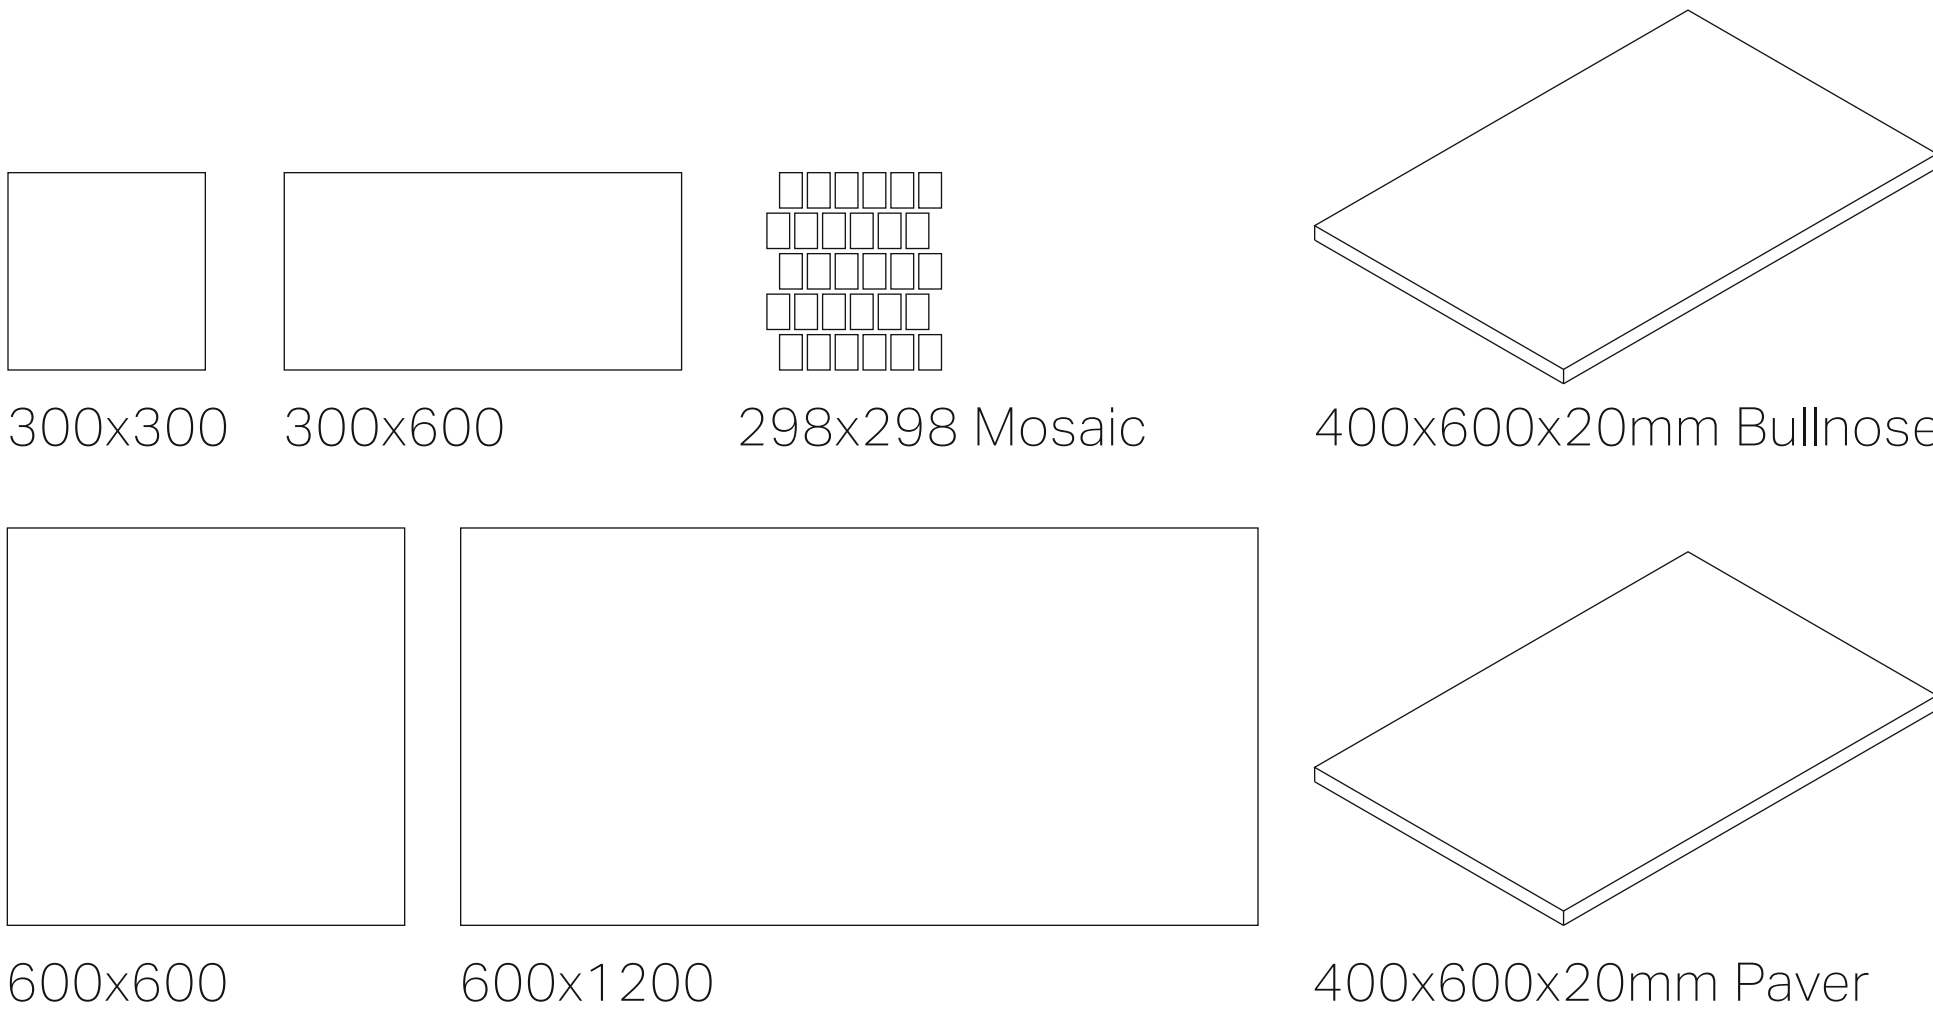

Specifications

- Application: Floor & Wall Tiles
- Material: Porcelain
- Colours: White, Ivory, Sabbia, Grey
- Sizes (mm): 300x300, 300x600, 600x600, 600x1200, 298x298 Mosaic, 600x1200 Flute, 400x600x20 Paver, 400x600x20 Bullnose Pencil Edge
- Finishes: Satin - P3 (^Only in White & Ivory), Matt - P4, Grip - P5
- Thickness: 10mm (^Except 20mm for Paver)
- Variation: V3
- Edge: Rectified

Sizes (mm)