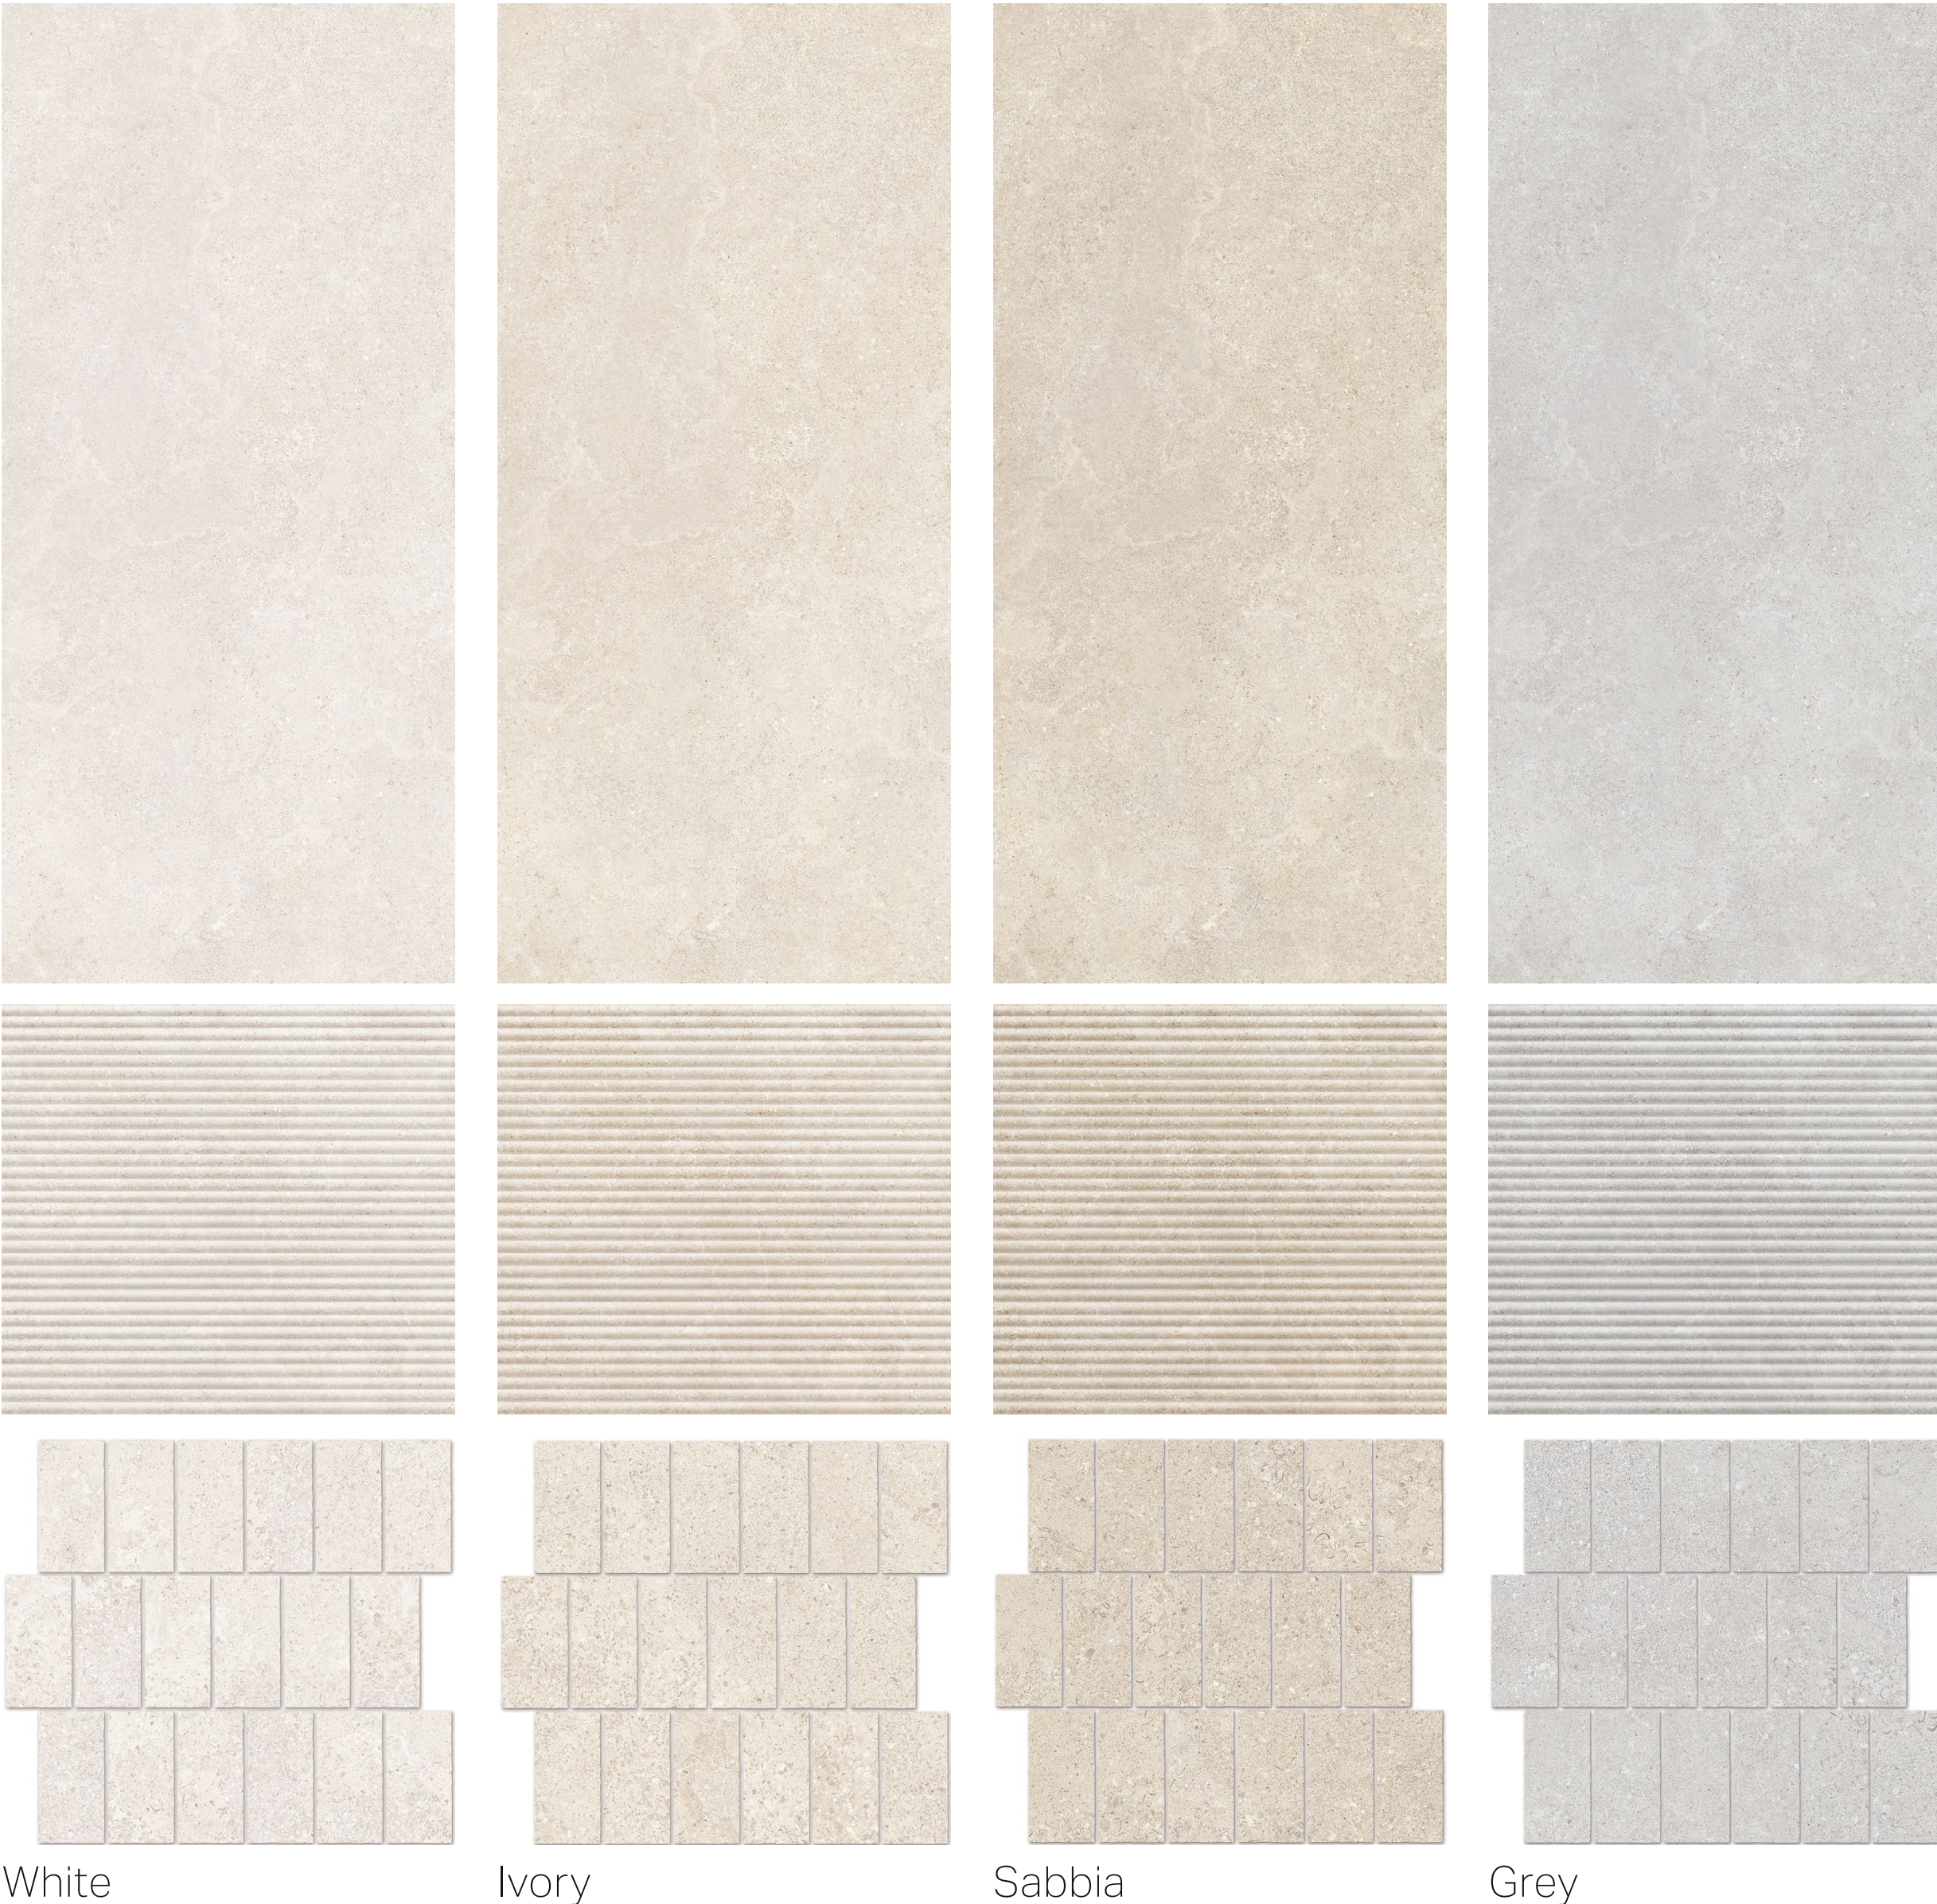

Colours

W: www.vedere.com.au
P: 1300 697 033
E: info@vedere.com.au

- Natural variation is an inherent characteristic of tiles and stone.
- Sizes, finishes, and slip ratings are nominal and may vary between series.
- Availability of sizes and finishes may vary across colours.

GENOA Series