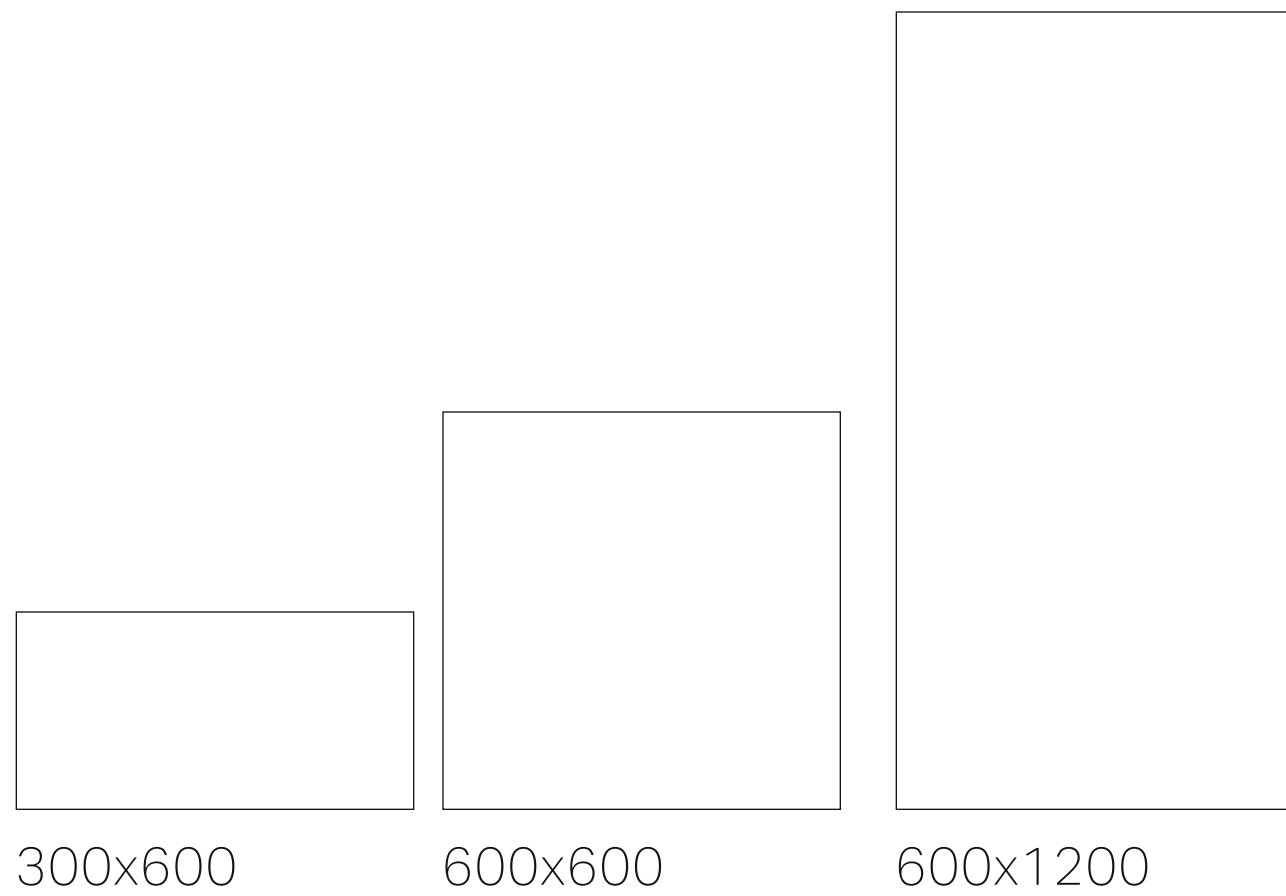

Specifications

Application:	Floor & Wall Tiles
Material:	Porcelain
Colours:	White, Bone
Sizes (mm):	300x600, 600x600, 600x1200, 600x1200 3D Line
Finishes:	Satin
Thickness:	10mm
Variation:	V1
Edge:	Rectified

Sizes (mm)