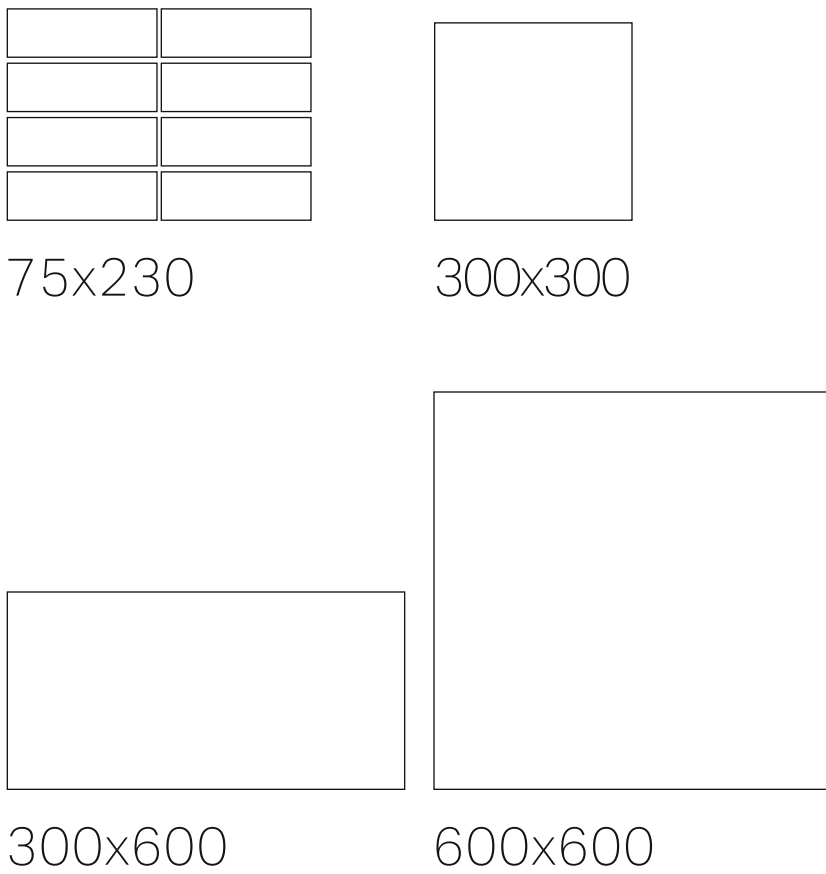

Specifications

- Application: Floor & Wall Tiles
- Material: Porcelain
- Colours: Sand, Orche, Earth, Clay
- Sizes (mm): 75x230, 150x150, 300x300, 600x600
- Finishes: Matt - P4 / P5
- Thickness: 10mm
- Variation: V1
- Edge: Rectified

Sizes (mm)