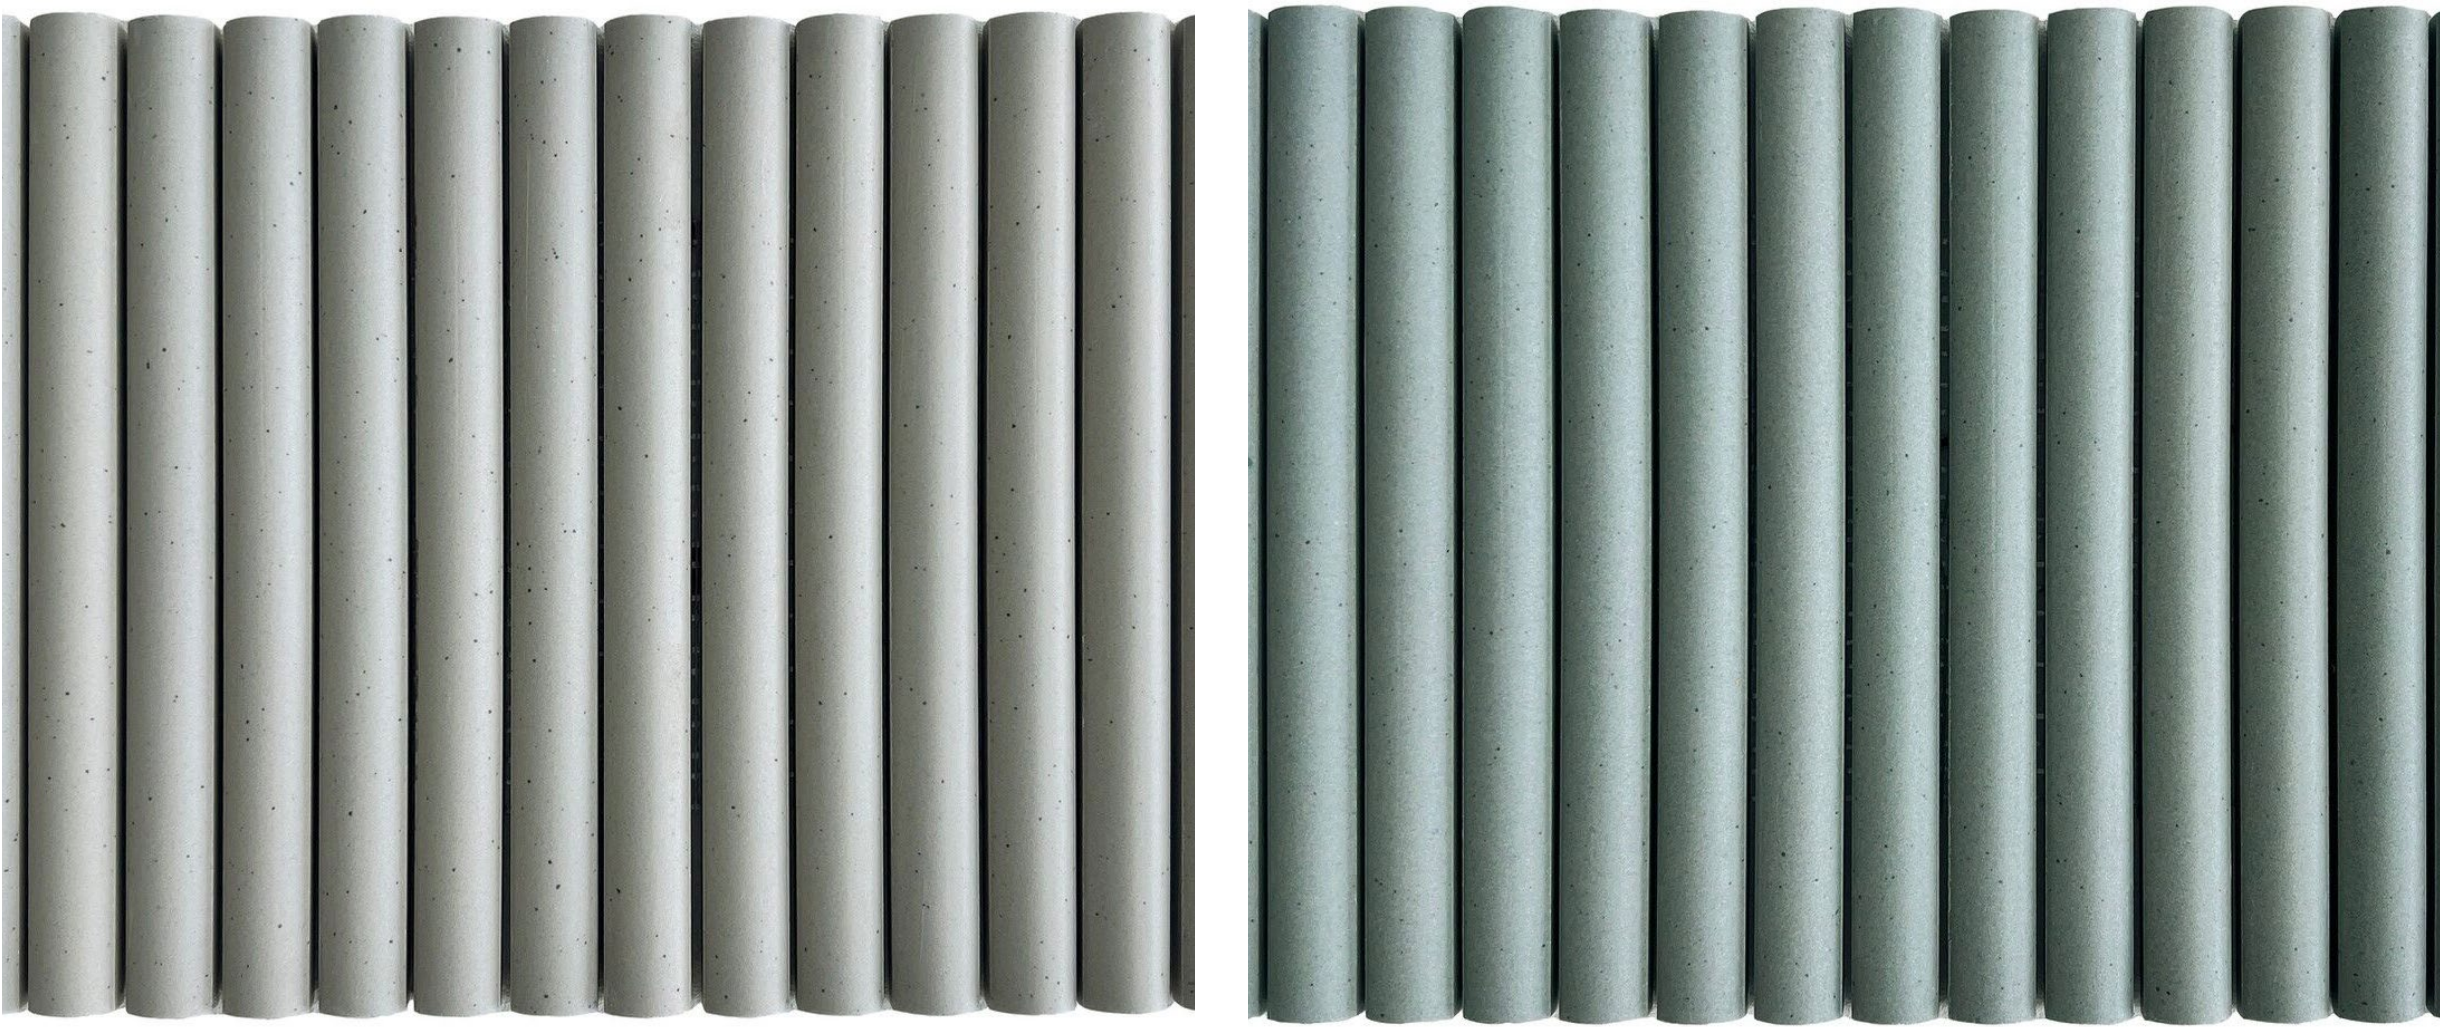

Specifications

- Application: Wall Tiles
- Material: Porcelain
- Colours: White, Green, Terracotta, Grey
- Sizes (mm): 20x230
- Finishes: Matt
- Thickness: 12mm
- Variation: V1
- Profile: Flute

Colours

White

Green