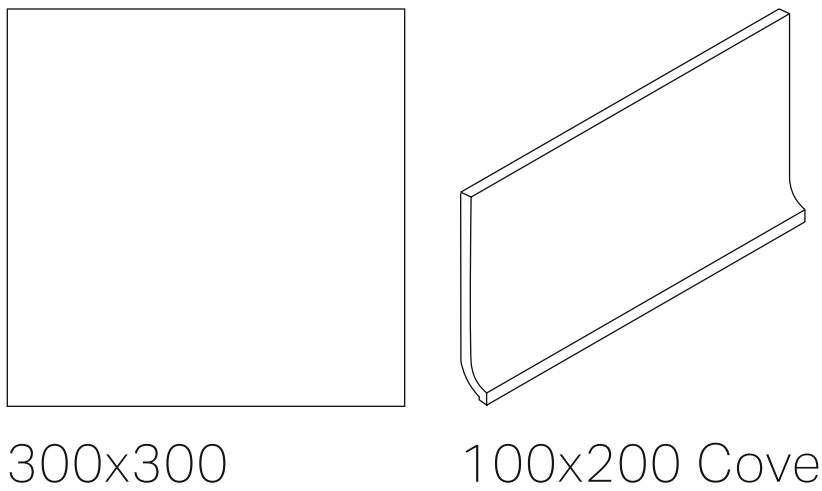

Specifications

- Application: Floor & Wall Tiles
- Material: Porcelain
- Colours: Grey, Black
- Sizes (mm): 50x50, 100x100, 200x200, 300x300, 100x200 Coved Skirting
- Finishes: Matt (^Refer to last page)
- Thickness: 6, 8mm (^Refer to last page)
- Edge: Cushioned
- Place of Origin: Turkey

Sizes (mm)