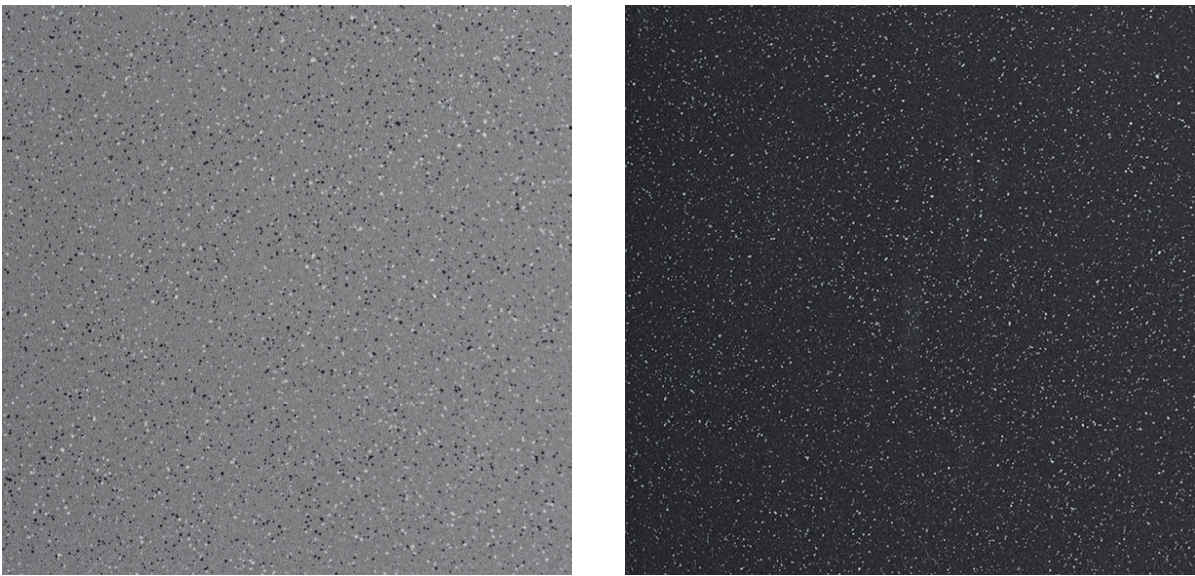

Body Tiles

Grey   Black