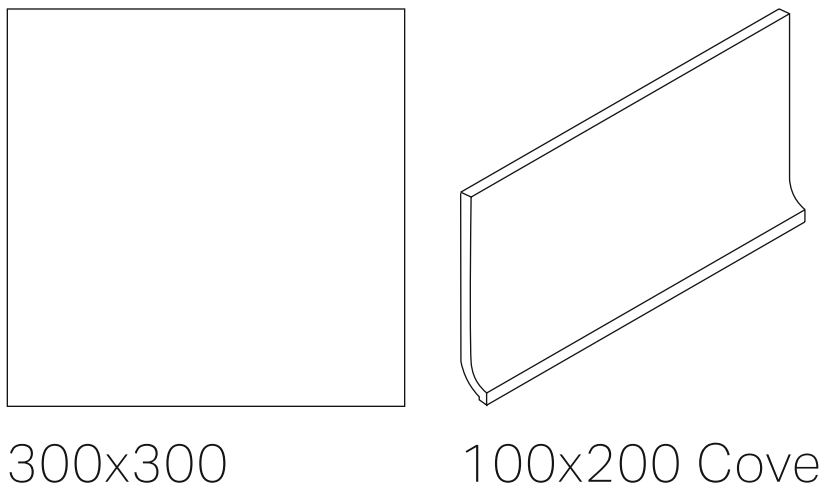

Vedere.

W: www.vedere.com.au
P: 1300 697 033
E: info@vedere.com.au

RAINO PLAIN Light Grey Matt X 200x200

Specifications

-  Application: Floor & Wall Tiles
-  Material: Porcelain
-  Colours: Ivory, Beige, Light Grey, Dark Grey
-  Sizes (mm): 50x50, 100x100, 200x200, 300x300, 100x200 Coved Skirting
-  Finishes: Matt, Textured, Diamond, Corund (^Refer to last page)
-  Thickness: 6, 8mm (^Refer to last page)
-  Edge: Cushioned
-  Place of Origin: Turkey

Sizes (mm)

Body Tiles

Coved Skirting

Ivory Beige Light Grey Dark Grey

Features

Ivory Diamond Light Grey Diamond Dark Grey Diamond Dark Grey Corund

Specifications

-  Application: Floor & Wall Tiles
-  Material: Porcelain
-  Colours: White, Ivory, Brown, Grey, Black
-  Sizes (mm): 50x50, 100x100, 200x200, 300x300, 100x200 Coved Skirting
-  Finishes: Matt, Textured (^Refer to last page)
-  Thickness: 6, 8mm (^Refer to last page)
-  Edge: Cushioned
-  Place of Origin: Turkey

Sizes (mm)

50x50

100x100

200x200

300x300

100x200 Cove

Body Tiles

White