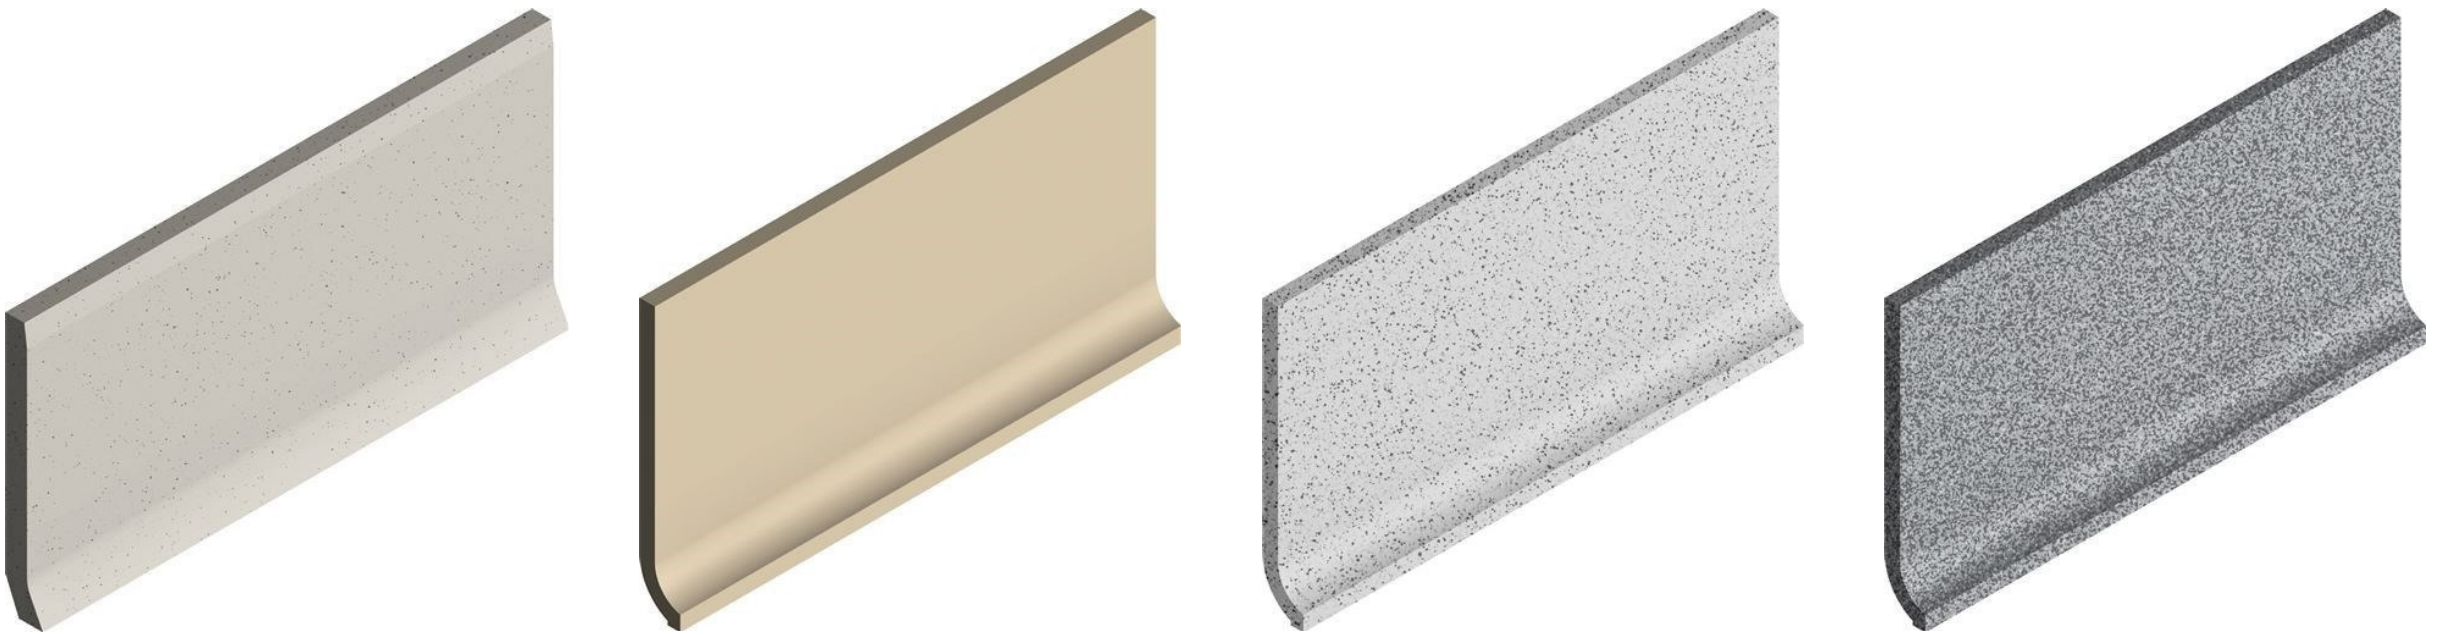

RAINO Series

Porcelain / Technical

The collection offers a versatile range of full-body porcelain tiles designed for high-performance and technical applications. Available in three main styles — Raino, Plain, and Speckle — the collection includes various colour options, modular formats, and complementary cove pieces for seamless integration. These tiles meet safety requirements from everyday spaces to heavy-duty industrial use. The collection allows flexible combinations across colours, sizes, and slip ratings, making it ideal for both functional and aesthetic design needs.

Vedere.

W: www.vedere.com.au
P: 1300 697 033
E: info@vedere.com.au

RAINO PLAIN Light Grey Matt X 200x200

Specifications

-  Application: Floor & Wall Tiles
-  Material: Porcelain
-  Colours: Ivory, Beige, Light Grey, Dark Grey
-  Sizes (mm): 50x50, 100x100, 200x200, 300x300, 100x200 Coved Skirting
-  Finishes: Matt, Textured, Diamond, Corund (^Refer to last page)
-  Thickness: 6, 8mm (^Refer to last page)
-  Edge: Cushioned
-  Place of Origin: Turkey

Sizes (mm)

Body Tiles

Coved Skirting

Ivory Beige Light Grey Dark Grey

Features

Ivory Diamond Light Grey Diamond Dark Grey Diamond Dark Grey Corund

Specifications

-  Application: Floor & Wall Tiles
-  Material: Porcelain
-  Colours: White, Ivory, Brown, Grey, Black
-  Sizes (mm): 50x50, 100x100, 200x200, 300x300, 100x200 Coved Skirting
-  Finishes: Matt, Textured (^Refer to last page)
-  Thickness: 6, 8mm (^Refer to last page)
-  Edge: Cushioned
-  Place of Origin: Turkey

RAINO PLAIN Series

Specifications

-  Application: Floor & Wall Tiles
-  Material: Porcelain
-  Colours: Grey, Black
-  Sizes (mm): 50x50, 100x100, 200x200, 300x300, 100x200 Coved Skirting
-  Finishes: Matt (^Refer to last page)
-  Thickness: 6, 8mm (^Refer to last page)
-  Edge: Cushioned
-  Place of Origin: Turkey