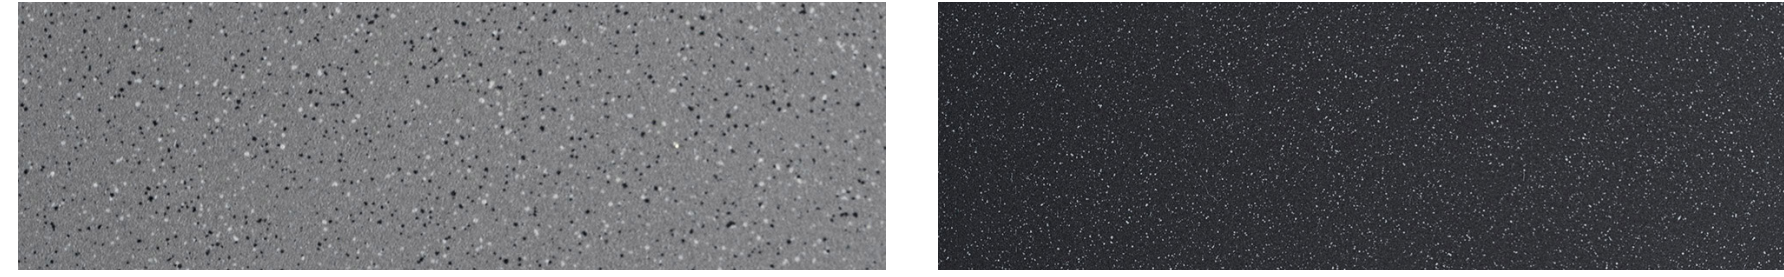

RAINO SPECKLE Range

Sizes		Grey	Black
✘ 6mm	50x50mm	Matt	-/-
✘ 6mm	100x100mm	Matt	Matt
✘ 8mm	200x200mm	Matt	Matt
✘ 8mm	300x300mm	Matt	Matt
✘ 8mm	100x200mm Coved Skirting	-/-	Skirting

Note: Each batch is tested separately, slip ratings may vary across the series. Please contact us for the most updated availability.

Vedere.

W: www.vedere.com.au
P: 1300 697 033
E: info@vedere.com.au

- Natural variation is an inherent characteristic of tiles and stone.
- Sizes, finishes, and slip ratings are nominal and may vary between series.
- Availability of sizes and finishes may vary across colours.

RAINO Series