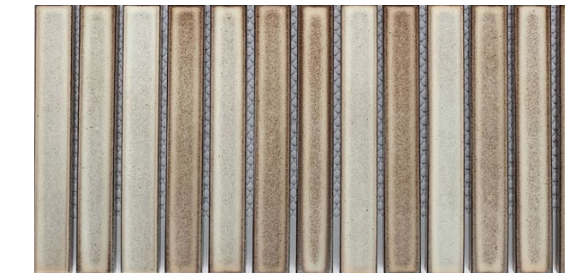

STACKED Series

Range

Colours

Antique Ice White

Warm White Speckle

Antique Smoke

Antique Grey

Ivory

Colours

Olive

Antique Green

Antique Verde

Bottle

Sky Blue

Antique Electric

✂ 10mm

20x145mm

Gloss

Gloss

Gloss

Gloss

Gloss

Gloss

Vedere.

STACKED Series

Range

Colours

Antique Lagoon

Antique Ocean Blue

Antique Navy

White Speckle

White