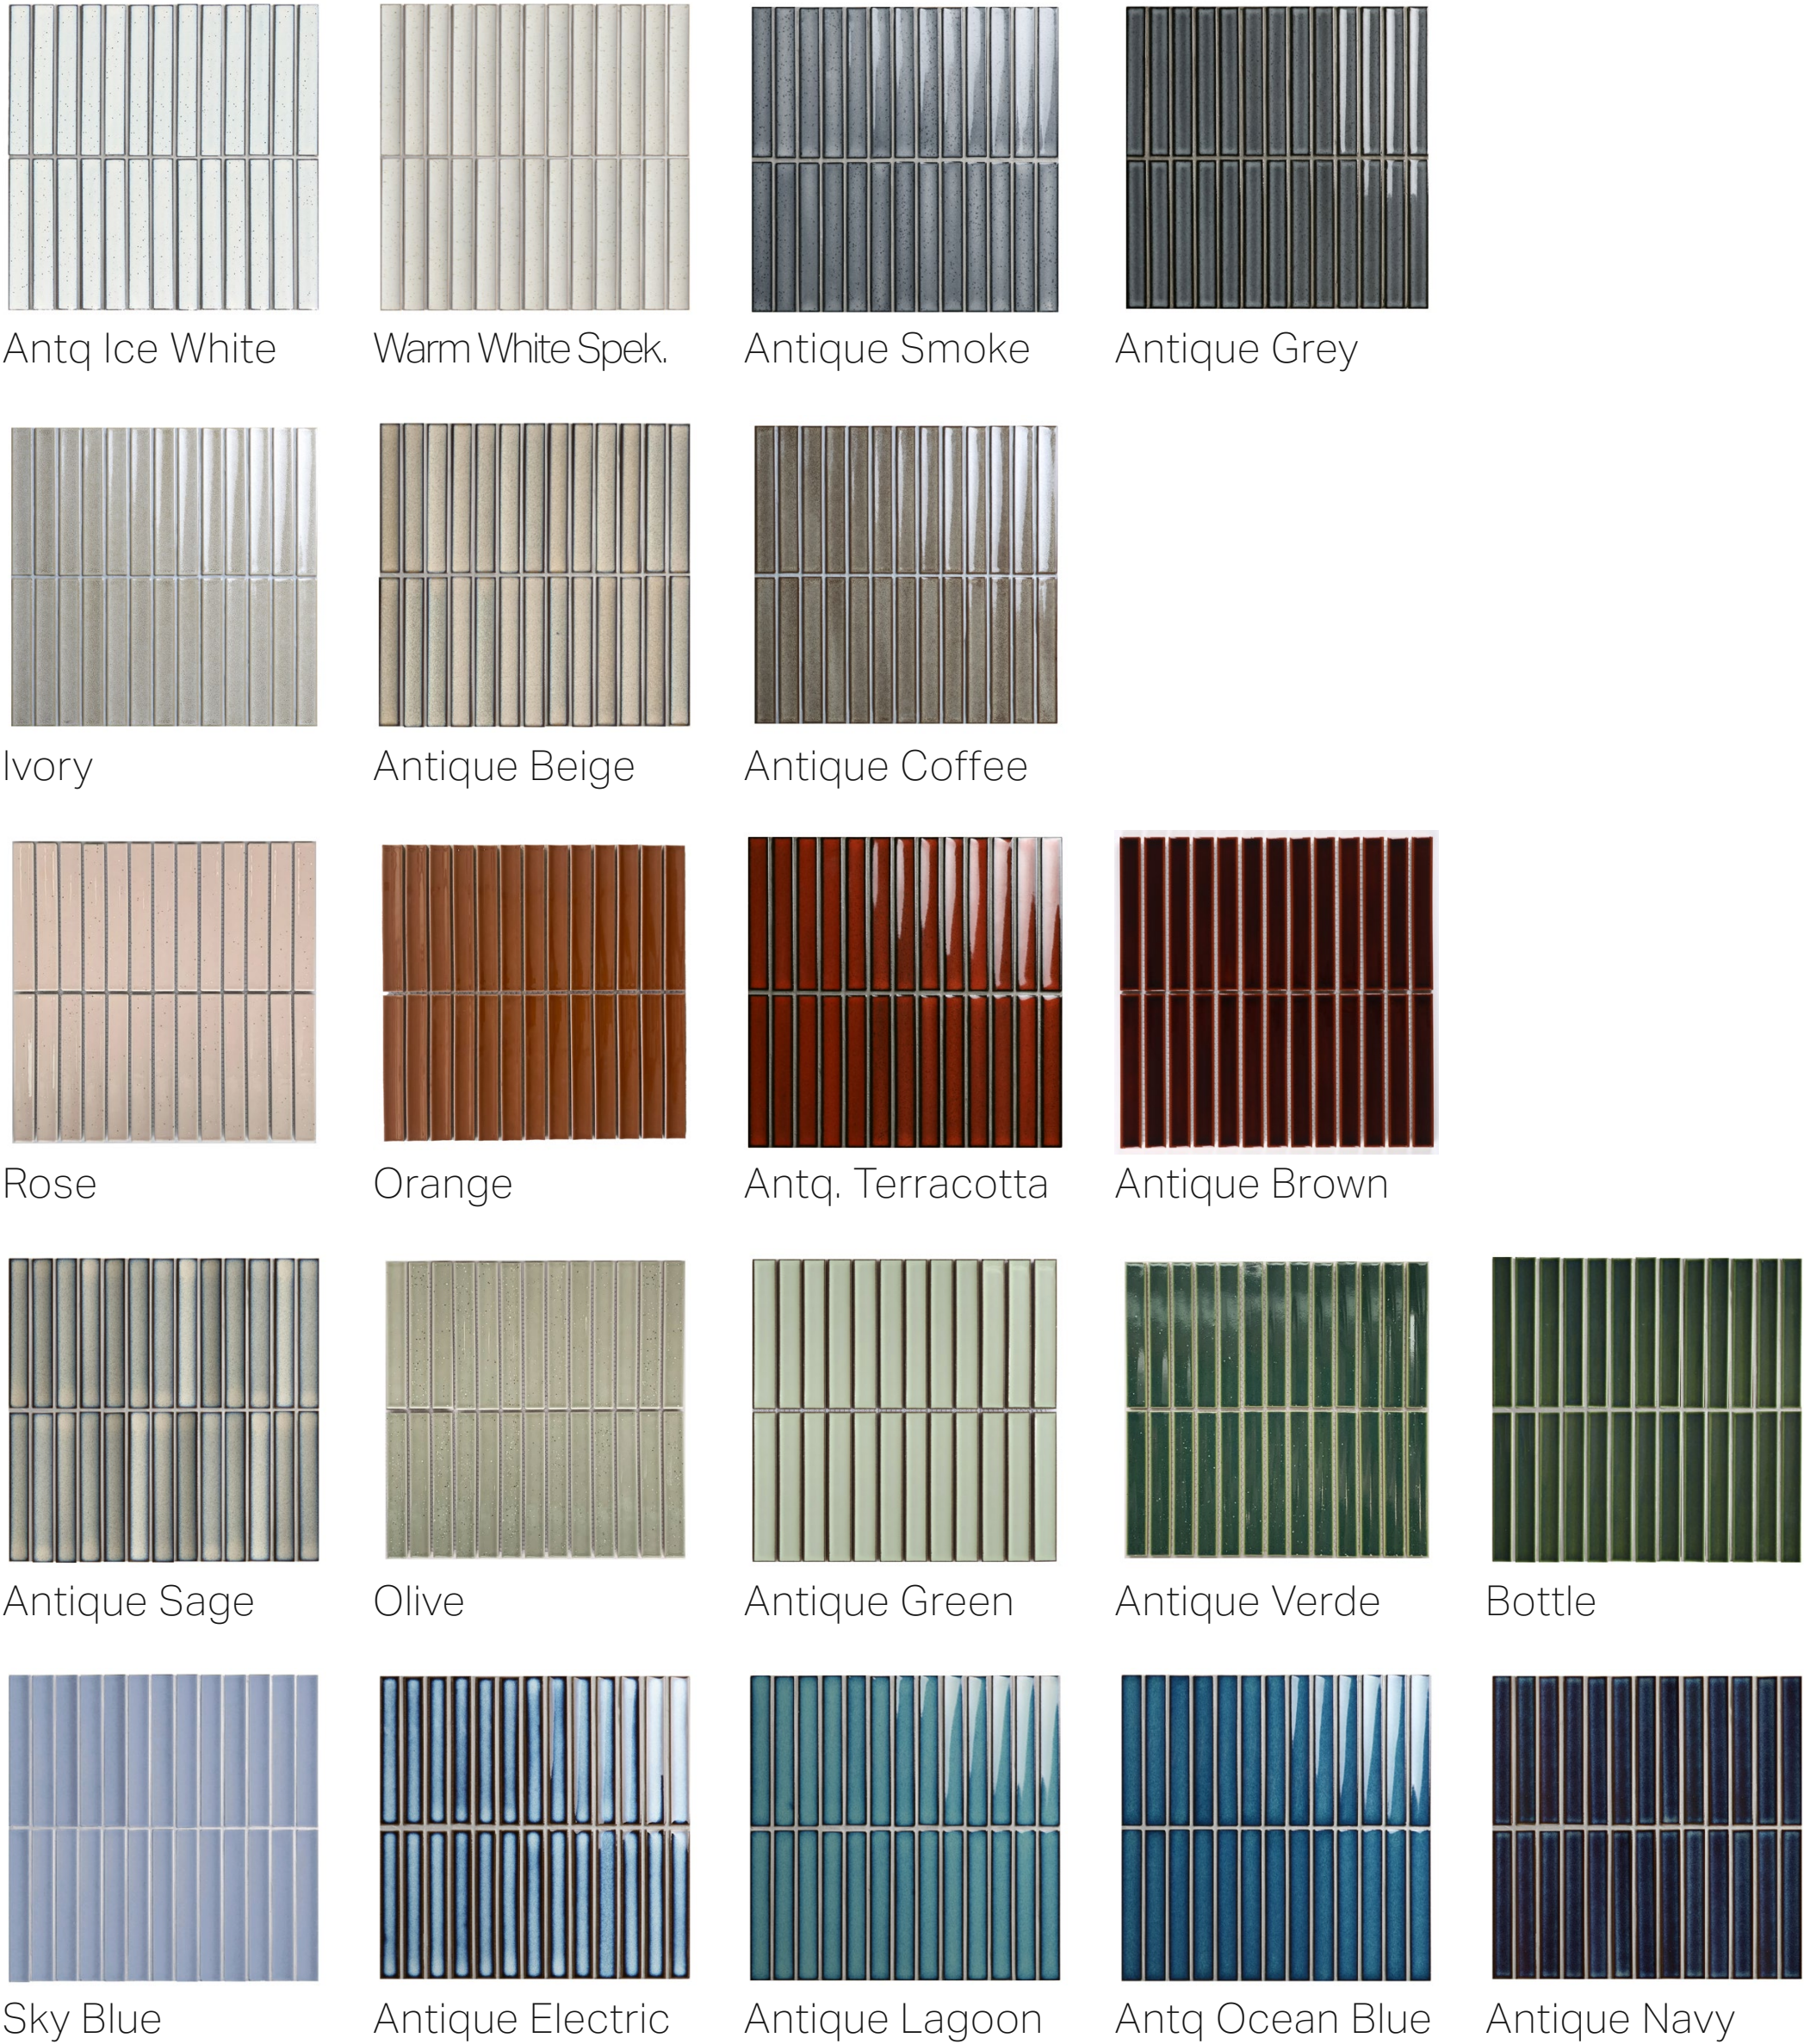

Colours - Gloss

W: www.vedere.com.au
P: 1300 697 033
E: info@vedere.com.au

- Natural variation is an inherent characteristic of tiles and stone.
- Sizes, finishes, and slip ratings are nominal and may vary between series.
- Availability of sizes and finishes may vary across colours.

STACKED Series