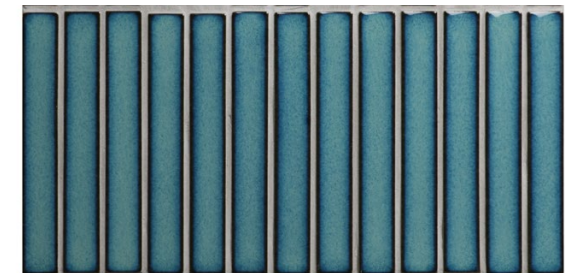

STACKED Series

Range

Colours

Antique Ice White

Warm White Speckle

Antique Smoke

Antique Grey

Ivory

Colours

Olive

Antique Green

Antique Verde

Bottle

Sky Blue

Antique Electric

✂ 10mm

20x145mm

Gloss

Gloss

Gloss

Gloss

Gloss

Gloss

Vedere.

STACKED Series

Range

Colours

Antique Lagoon

Antique Ocean Blue

Antique Navy

White Speckle

White