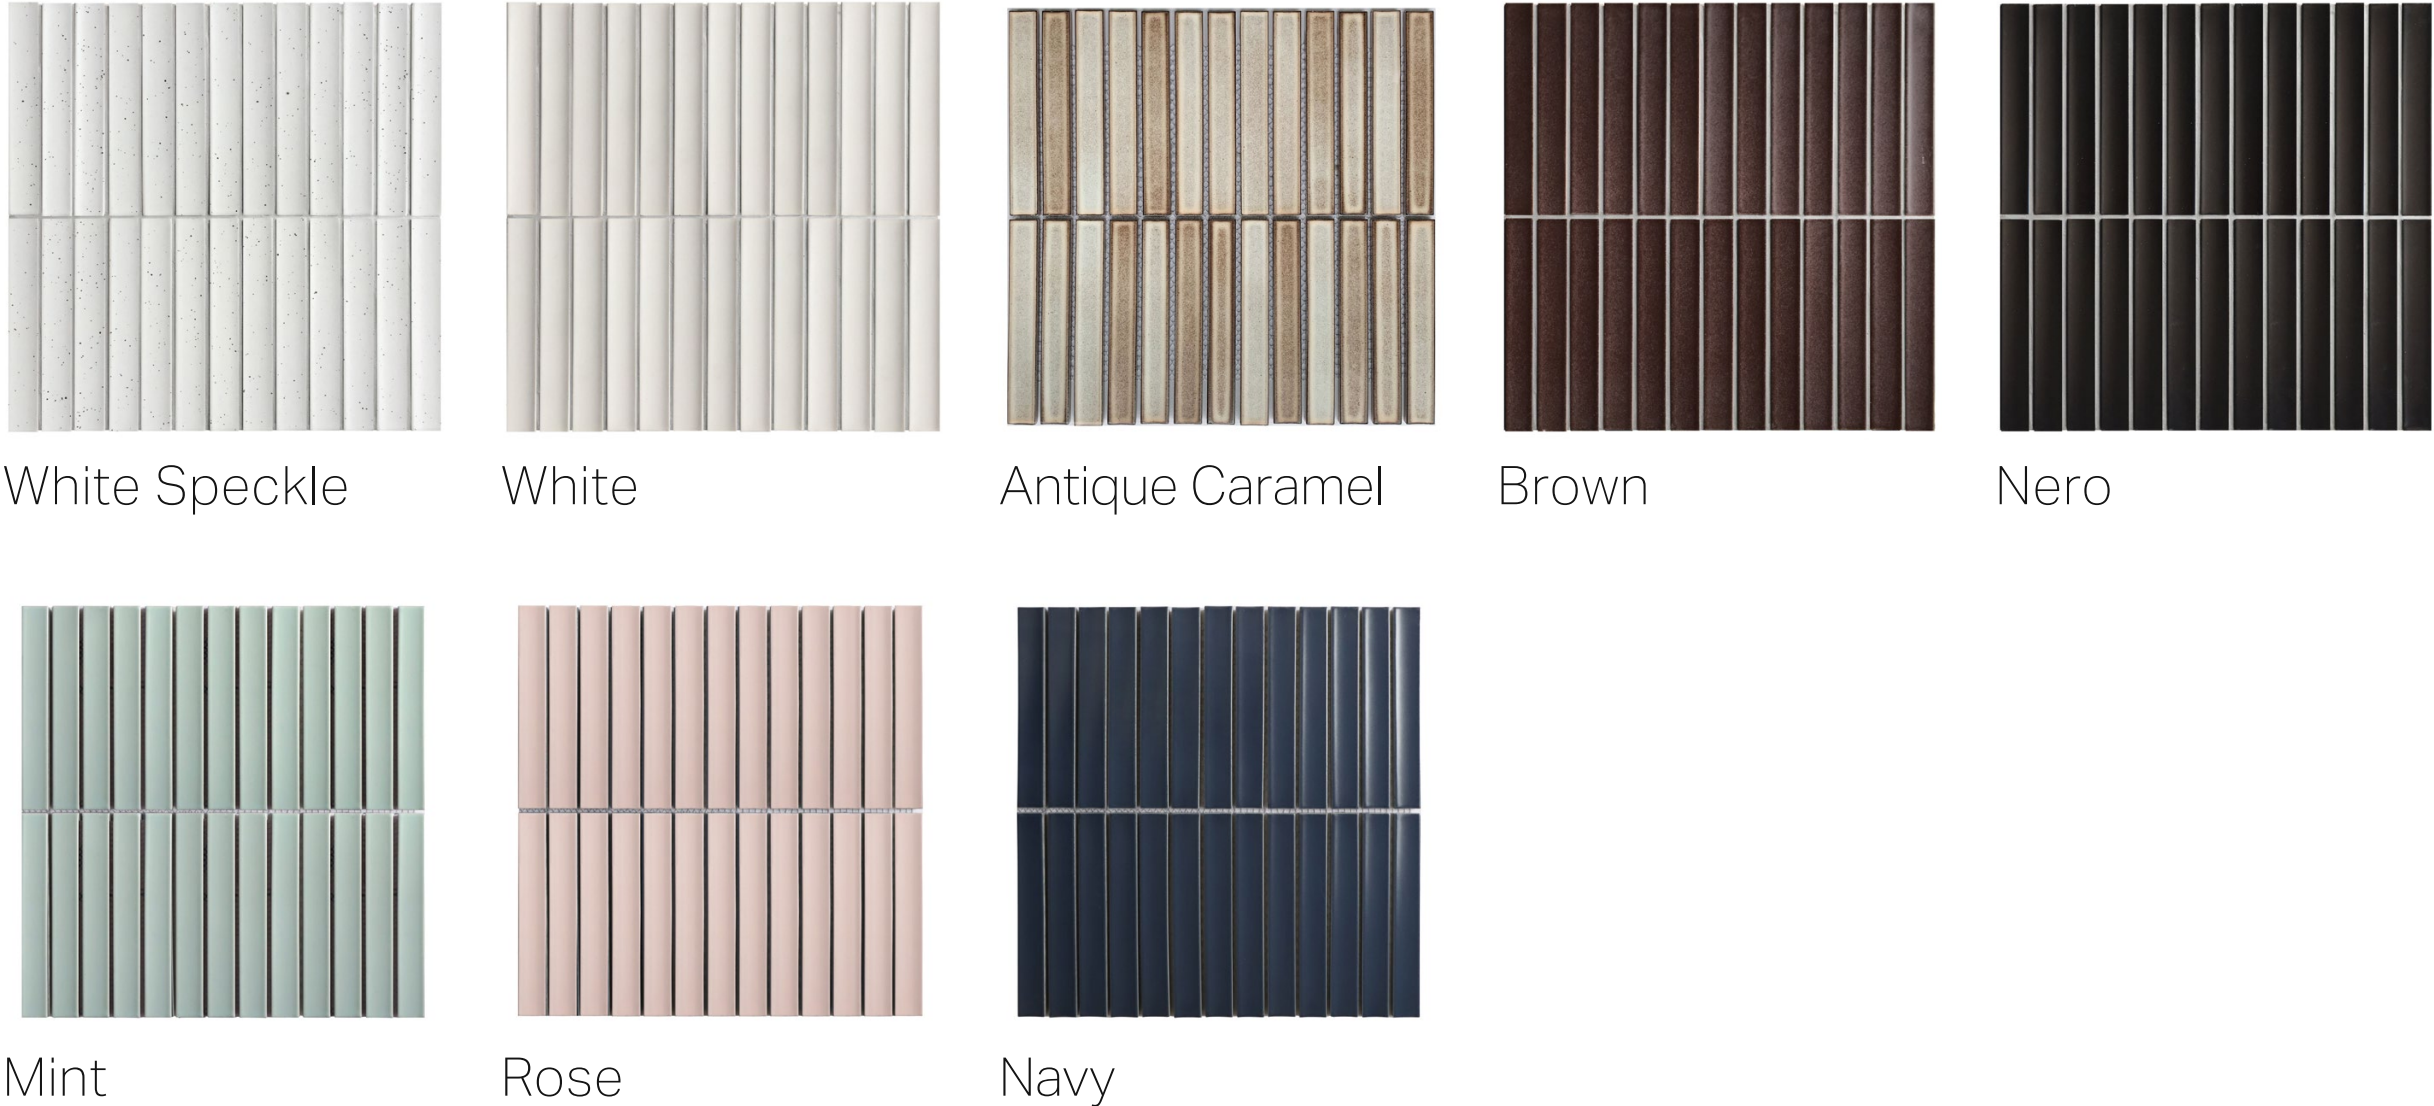

Specifications

- Application: Wall Tiles
- Material: Porcelain
- Colours: White Speckle, White, Antique Caramel, Brown, Nero, Mint, Rose, Navy
- Sizes (mm): 20x145 Kit Kat Mosaic (299x296 Sheet Size)
- Finishes: Matt
- Thickness: 10mm
- Edge: Cushioned

Colours - Matt