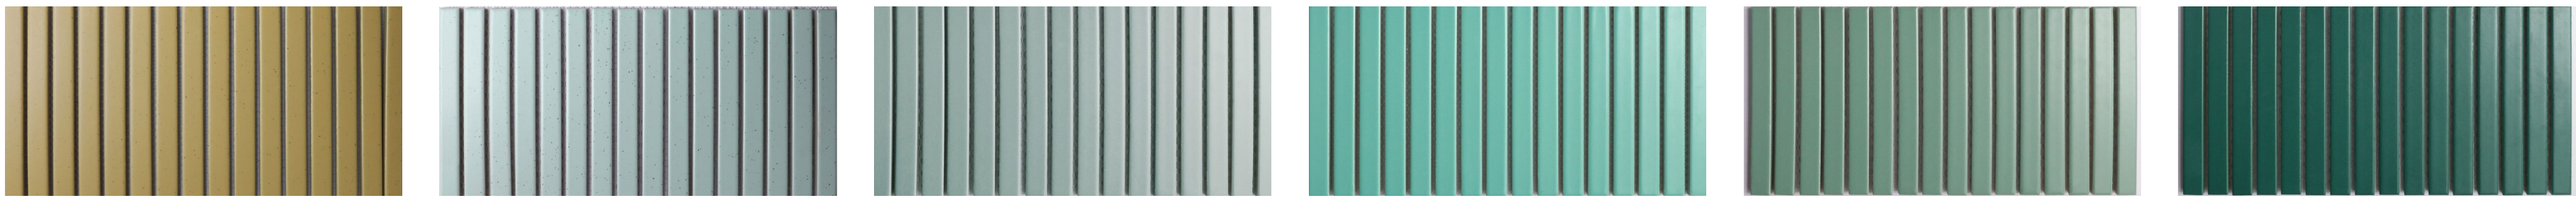

Colours

Mustard Speckle Mint Speckle Mint Turquoise Sage Forest

✂ 10mm

15x145mm

Matt Matt Matt Matt Matt Matt