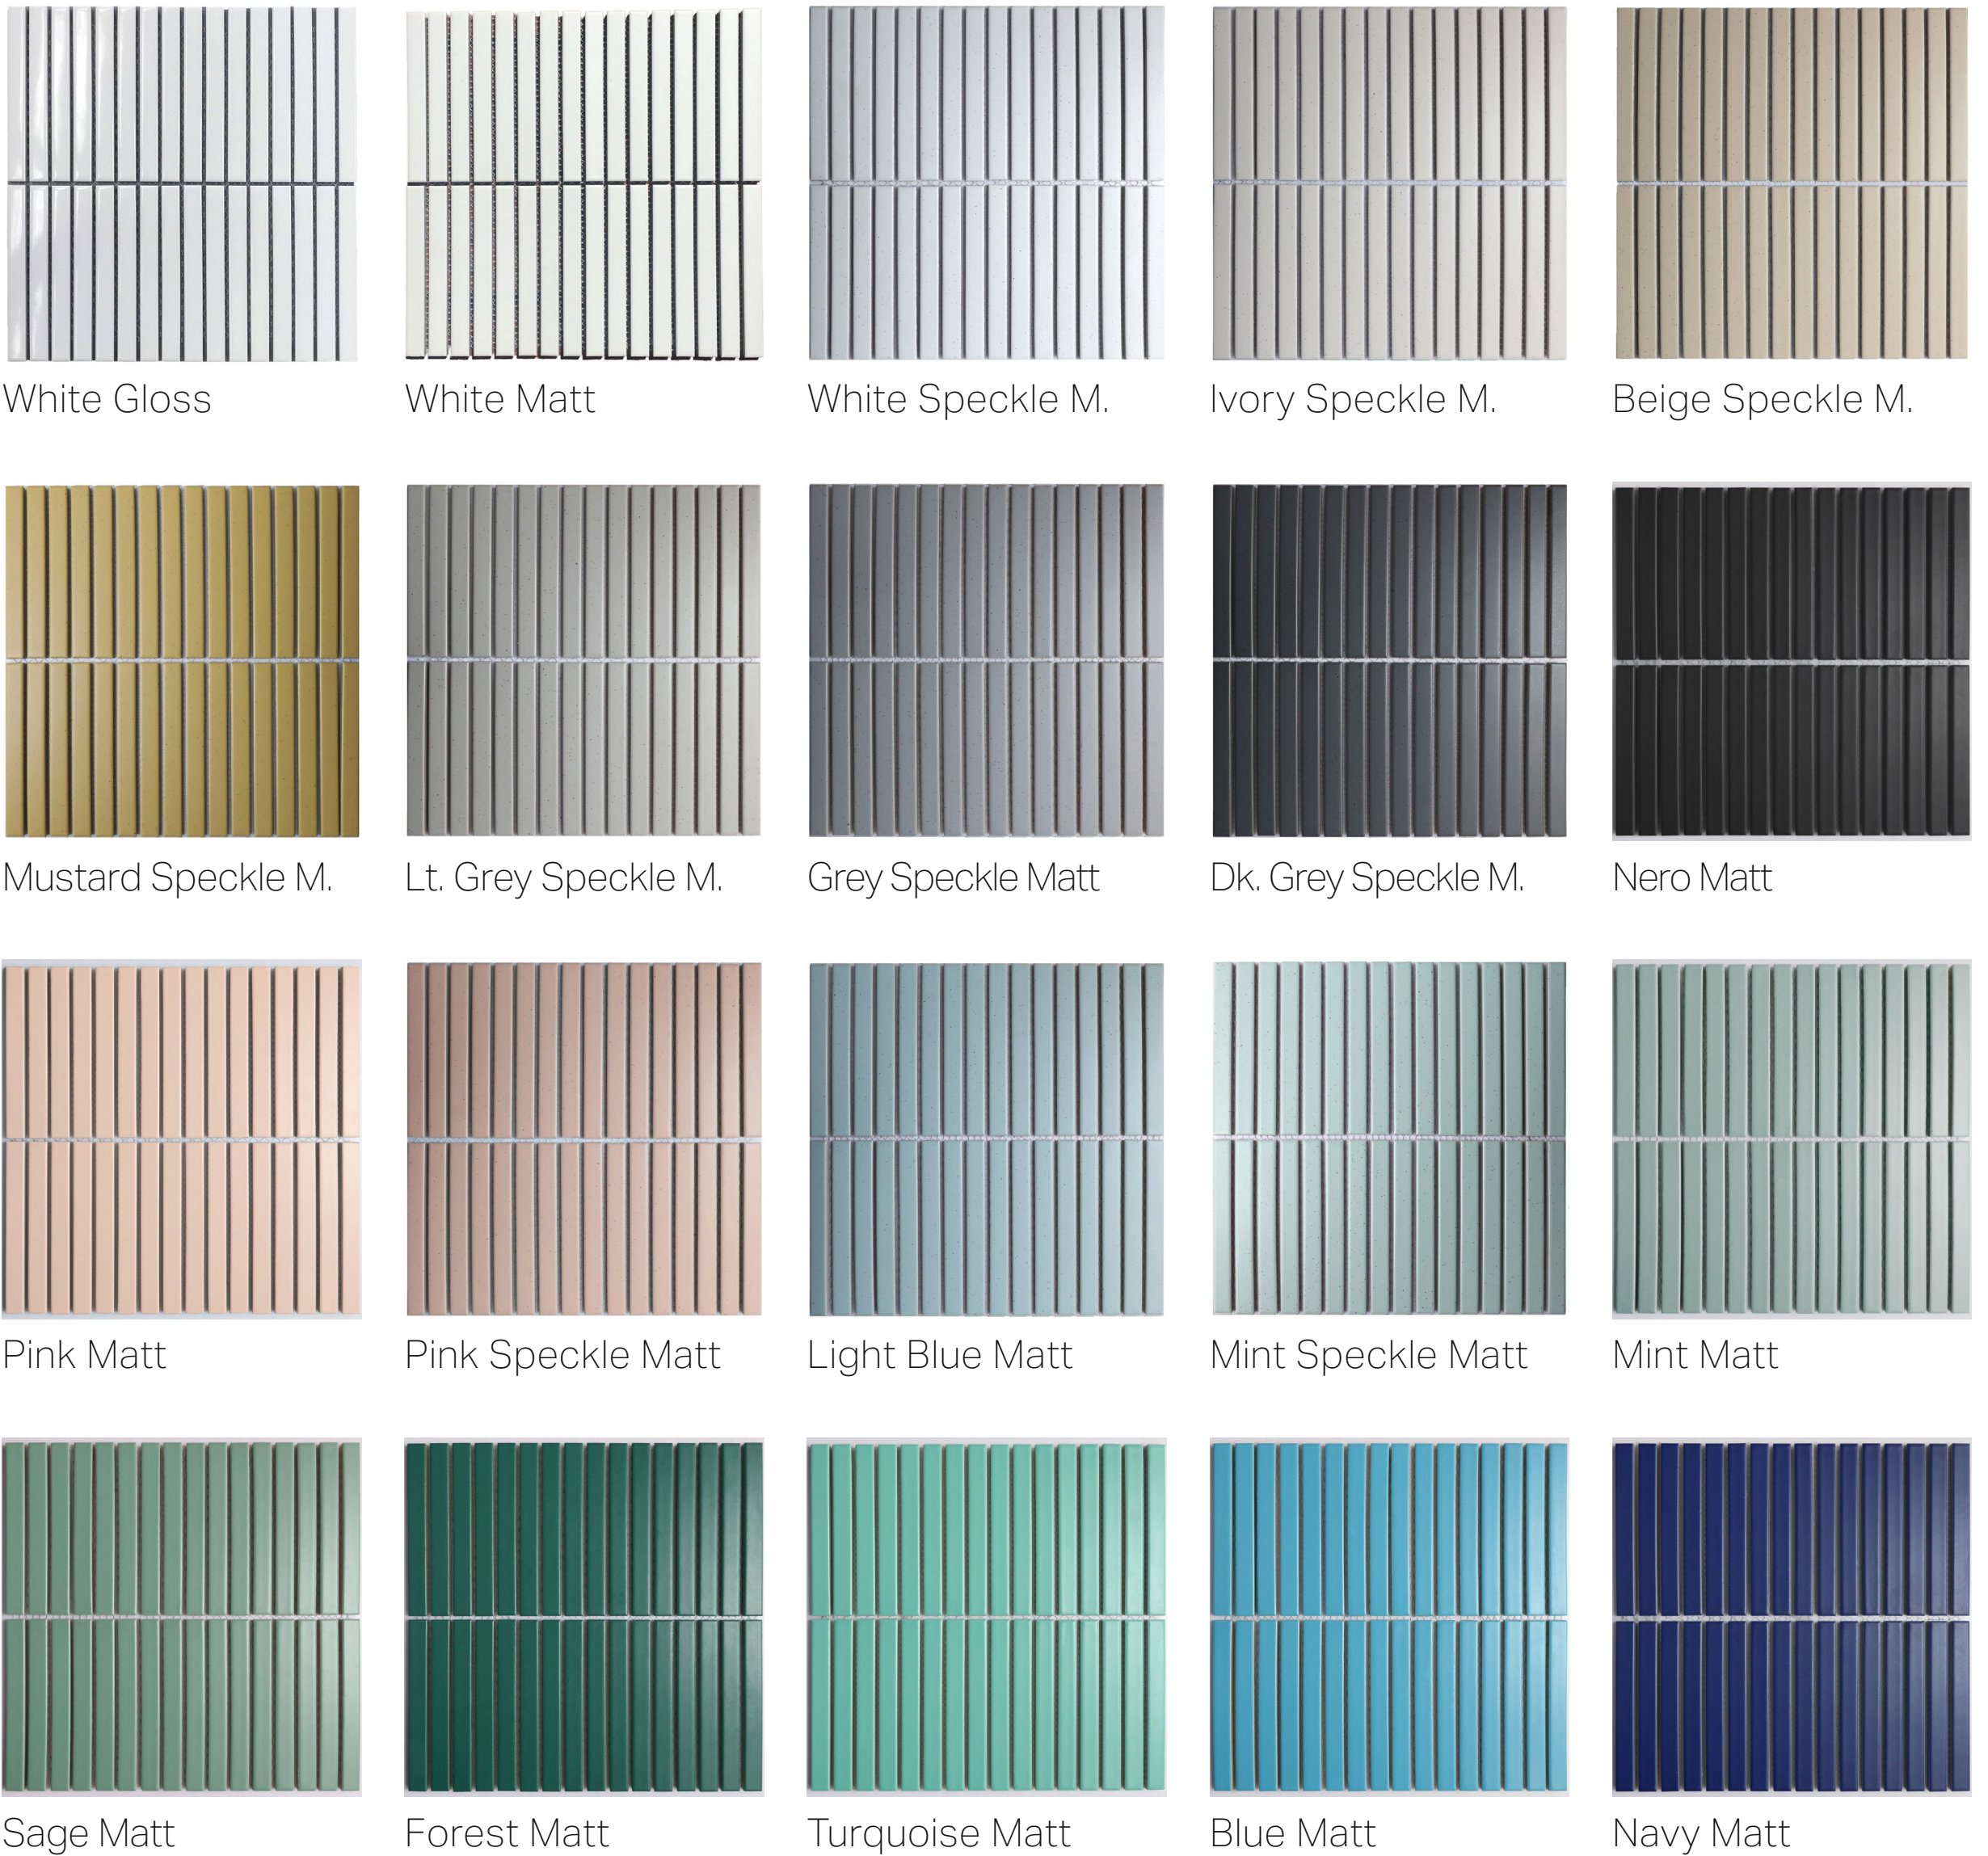

Colours & Finishes

White Gloss White Matt White Speckle M. Ivory Speckle M. Beige Speckle M.
Mustard Speckle M. Lt. Grey Speckle M. Grey Speckle Matt Dk. Grey Speckle M. Nero Matt
Pink Matt Pink Speckle Matt Light Blue Matt Mint Speckle Matt Mint Matt
Sage Matt Forest Matt Turquoise Matt Blue Matt Navy Matt

W: www.vedere.com.au
P: 1300 697 033
E: info@vedere.com.au

- Natural variation is an inherent characteristic of tiles and stone.
- Sizes, finishes, and slip ratings are nominal and may vary between series.
- Availability of sizes and finishes may vary across colours.

TWIG Series